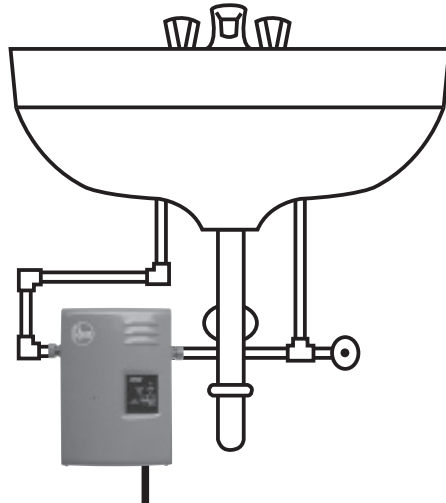

ELECTRIC TANKLESS SERIES

Continuous hot water on demand

10-Year Limited Heat Exchanger Warranty

1-Year Limited Parts Warranty

See Residential Warranty Information Brochure for complete warranty information.

Ideal for point-of-use applications

Continuous hot water on demand

Energy efficient

Compact design – fits almost anywhere

- On-unit temperature control
- LEDs indicate active element and standby mode
- Standard 1/2" water connection
- Rugged brass/copper heat exchanger

Applications

• Homes • Apartments • Condos • Hospitals • Hotels • Boats	• Restaurants • Offices • Laboratories ...<i>anywhere hot water is needed!</i>

Tankless water heaters
Continuous hot water

relax
It's Rheem®

See reverse for specifications.