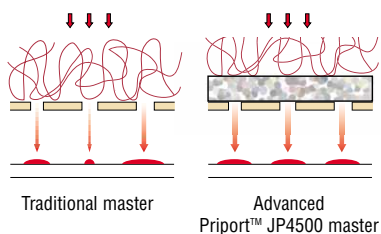

Superb quality through new master technology

Microscopic pores in the new master design ensure precise ink flow for a consistently sharp print image.