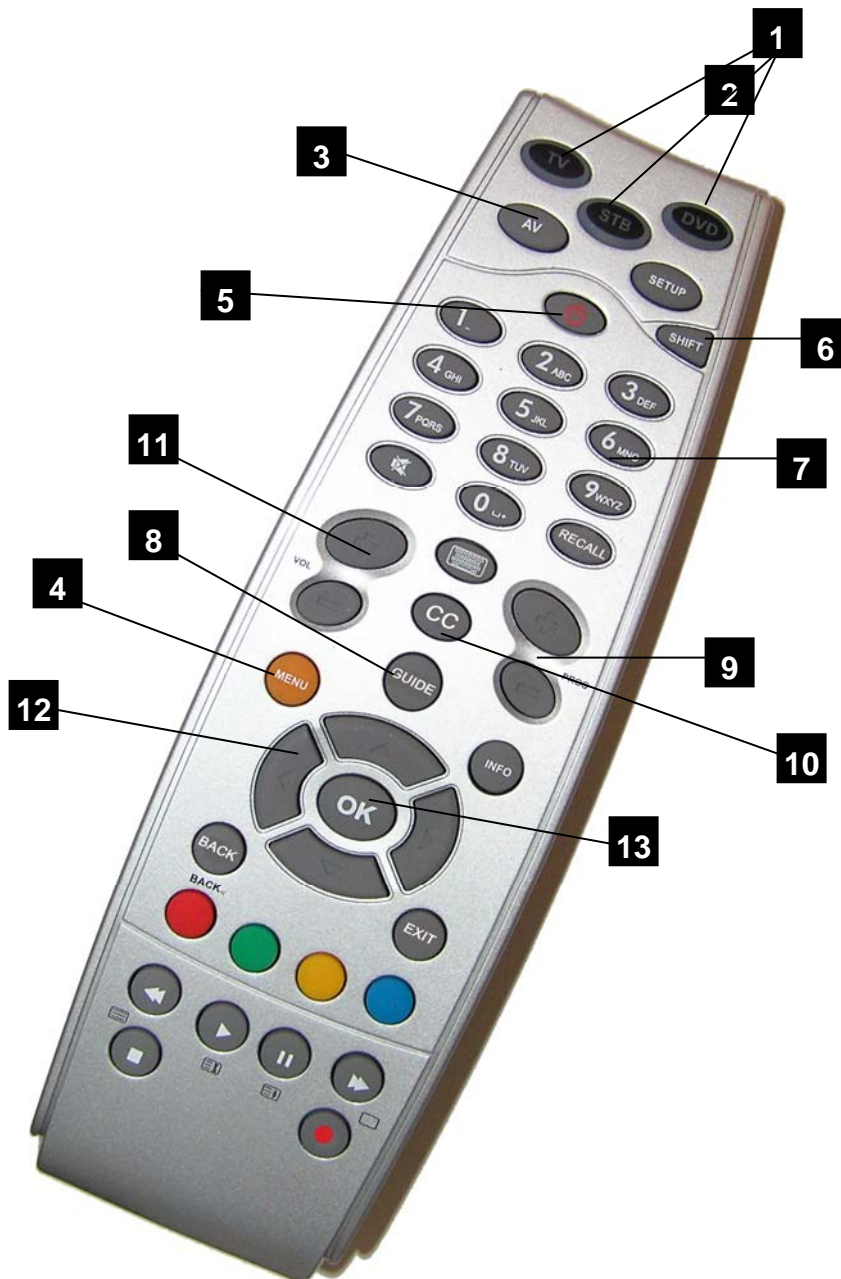

7. Number Keys:

The Number keys (0-9) provide the functions just like your original remote, such as the direct access to program/channel selection.

8. Guide Key:

After pressing the STB device key, the Guide key brings up the on-screen TV Guide.

9. Channel Up / Down Control:

These keys will allow you to move through the channels.

10. CC

The Closed Caption key mutes the volume and allows for closed captioning.

11. Volume Up / Down Control:

These keys will adjust the volume level of your device.

12. Directional Keys

These keys will allow you to navigate through the menu of your device.

13. OK key

This key can be used to verify any Menu operation.

Remote Control Programming Instructions

Setting up the FOCUS 3-MODE (Example: To set up the FOCUS 3-MODE for your television)

1. **Make sure your device (television) you wish to operate is switched on** (not in standby).
2. **Find the code for your device in the Code List (page 6-23).** The device codes are listed per device type and brand name. Also the most popular code for each brand is listed first (*Note: If your brand is not listed at all, try the Search Method below*)
3. **Press the device mode key (e.g. TV)** on the Focus remote for the device you wish to set up.
4. **Press and hold down SHIFT** until the red light blinks twice (the red light will blink once then twice).
5. **Enter your four-digit device code** using the number keys. The red light will blink twice.
6. **Aim the FOCUS 3-MODE remote at your device (television) and press POWER.** If your device switched off, the FOCUS 3-MODE is ready to operate your device.