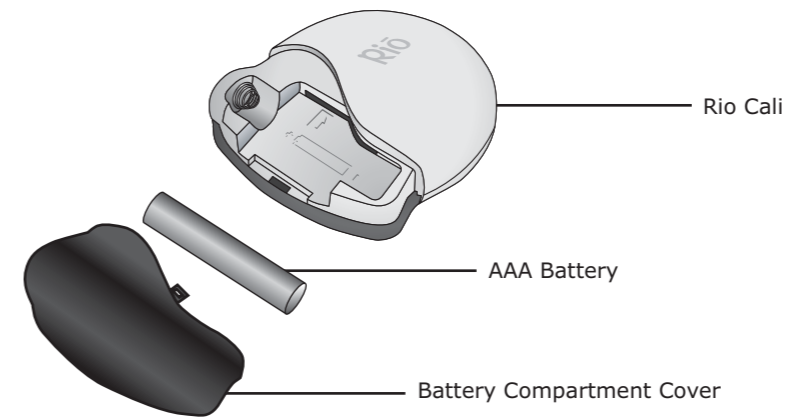

## Insert Battery

- Slide open the battery compartment cover on the side of the Rio Cali.
- Insert the supplied AAA battery. Ensure the battery is inserted properly by matching the + and - symbols on the battery with the symbols on the Rio Cali.
- Replace the battery compartment cover.