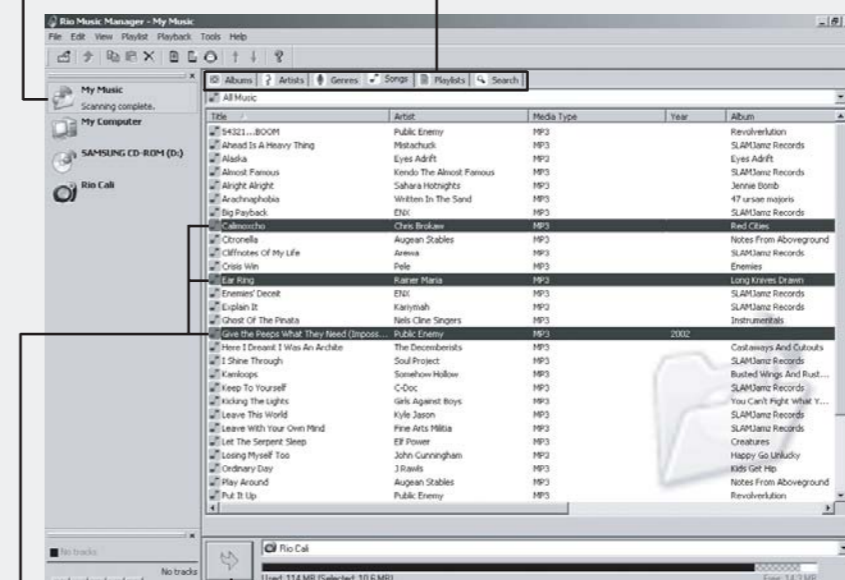

Select tracks.

Click to transfer the selected tracks to the player.