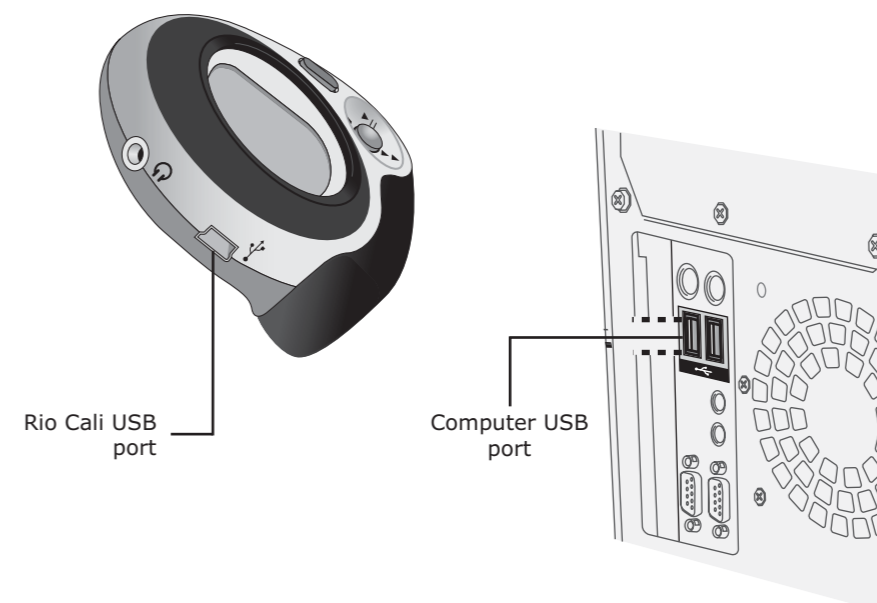

## Connect USB

- Insert the supplied USB cable into the USB port on the bottom of the Rio Cali.
- Connect the other end of the USB cable to the USB port on your computer.

Rio Cali USB port

Computer USB port