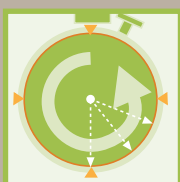

**BREAK AWAY
Safety Lanyard**

SC-502T

SILENT & AUDIBLE COUNTDOWN TIMER

Actual Size

NEW

The easiest to use countdown timer ever made! Silent or audible beep signal.

- Counts down in seconds (up to 99 minutes 59 seconds).
- Can be used silently or with audible beep confirmation.
- One touch reset to preset time.
- Start & restart for time-outs.
- Lock function protects the current reading which is entered.
- Break-away Safety Lanyard helps prevent accidents, promotes safe use.
- Extra large display.
- One year warranty; LR44 battery.

**BREAK AWAY
Safety Lanyard**

A COUNTDOWN TIMER shows the time remaining in a period, similar to a scoreboard or a shot clock in a basketball game.

Great Retail Packaging!

RECREATIONAL AND
GENERAL USE

OSLO® Silver Series