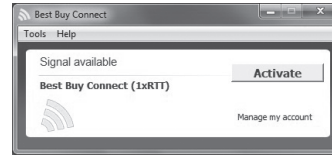

Connecting to the Best Buy Connect service

1. 1 Insert the USB broadband device.
2. 2 Double-click the **Best Buy Connect** desktop icon.
3. 3 Click **Connect**.
4. 4 When you have finished with your Internet session, click **Disconnect**.

Inserting or removing a microSD memory card

Cautions:

- Do not force the microSD memory card into the slot. You may damage the card or the slot.
- Do not remove the card while data is being transferred. You may corrupt or lose the data.

1. 1 If this is the first time you are inserting a memory card, remove the plastic insert in the memory card slot by gently pressing in on the insert. When the blank pops out slightly, pull the insert from the slot.
2. 2 Gently insert a microSD memory card into the slot with the gold contact points facing up. Press in on the card until it clicks into place.