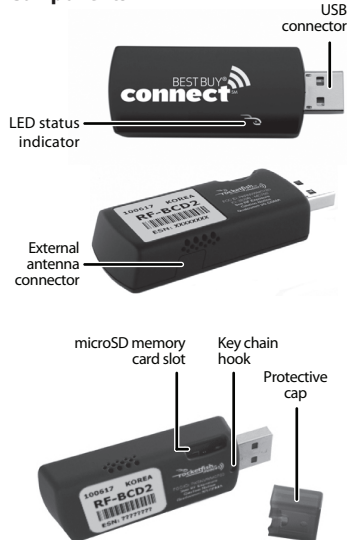

Components

System requirements

- Windows® 7, Windows Vista®, or Windows® XP, and Mac OS® 10.4, 10.5, 10.6
- A PDF reader program
- Internet browser software (for example, Internet Explorer, Safari, Firefox, or Chrome)
- An available USB port

Setting up your USB broadband device

1. 1 Log on to your PC as an administrator.
2. 2 Plug your USB broadband device into a USB port on your PC.
3. 3 In Windows: Run **setup.exe** to install *Best Buy Connect* software. After installation, you may need to restart your PC.
   OR
   In MAC OS: Open the **BestBuyConnect** icon, then double-click the **MAC Installer** to begin software installation.
4. 4 Click **Activate**, then follow the on-screen instructions to select your service plan.