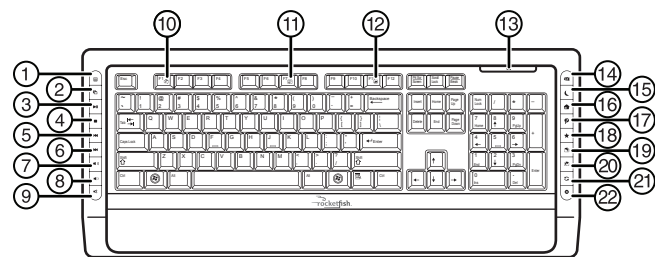

### Mouse

- Three mouse buttons (left, right, and middle)
- Tilt/scroll wheel
- Two hot-key buttons
- Power saving mode
- Excellent performance
- Working range up to 32.8 feet (10 meters)
- Dual-color status LED indicator
- Connect button
- Power switch

## Keyboard top

#	Description
1	Calculator button
2	Application switch button
3	Play/Pause button
4	Stop button
5	Previous track button
6	Next track button
7	Volume + button
8	Volume - button
9	Mute button
10	Help button
11	Spelling button