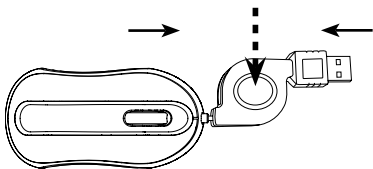

Using the mouse

To connect your mouse:

- 1 Pull the cable to the length you prefer.

- 2 Plug the mouse into any available USB port on your computer. Your computer automatically detects the mouse.

To disconnect your mouse:

- 1 Unplug the mouse from the USB port.
- 2 Press the button on the mouse cable's housing to retract the cord.

Ergonomic guidelines

Research suggests that physical discomfort and injury to nerves, tendons, and muscles may be related to repetitive motion, an improperly set up work area, incorrect body posture, and poor work habits.

Specifications

Interface	USB
Resolution	800 cpi
Buttons	2 buttons, plus roller button (roller acts as a third button)
Wheel	1 scrolling wheel
Power consumption	5V DC / 100 mA (maximum)
Mouse dimensions	1.81 × 3.61 × 1.15 inches (46 × 91.8 × 29.2 mm)
Cable dimensions	27.56 × 0.12 × 0.04 inches (700 × 3 × 1 mm)
Connector	PC 2001 standard