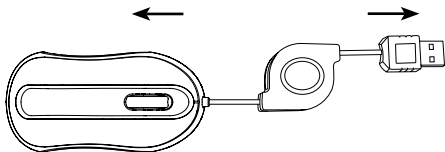

Optical Notebook Mouse

RF-TRMS

User Guide

Rocketfish RF-TRMS Optical Notebook Mouse

Contents

Introduction	2
System requirements.....	2
Using the mouse	3
Specifications.....	4
Legal notices	4

Introduction

Congratulations on your purchase of a Rocketfish optical mouse! Your Rocketfish mouse is sensitive to any movement, making it easy for you to control the on-screen pointer. It's also easy to set up, and its retractable cord makes it convenient for travel anywhere.

In addition to this *User Guide*, this package contains:

- Wired optical mouse
- Carrying pouch

System requirements

Hardware

- PC with a Pentium processor (or equivalent)
- USB port

Operating system

- Microsoft® Windows® 98SE/Me/2000/XP and Mac

Using the mouse

To connect your mouse:

- 1 Pull the cable to the length you prefer.

- 2 Plug the mouse into any available USB port on your computer. Your computer automatically detects the mouse.

To disconnect your mouse:

Specifications

Interface	USB
Resolution	800 cpi
Buttons	2 buttons, plus roller button (roller acts as a third button)
Wheel	1 scrolling wheel
Power consumption	5V DC / 100 mA (maximum)
Mouse dimensions	1.81 × 3.61 × 1.15 inches (46 × 91.8 × 29.2 mm)
Cable dimensions	27.56 × 0.12 × 0.04 inches (700 × 3 × 1 mm)
Connector	PC 2001 standard