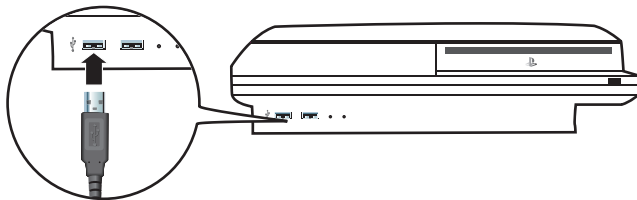

Using your wired headset

1. 1 Plug your wired headset's USB cord into a **USB** port on the PS3.

1. 2 In the PS3 *Settings* menu:
   - Select **Accessory Settings**.
   - Select **Audio Device Settings**.
   - Set the **Microphone Level** (from **1** to **5**).
   - Set the **Input Device** to **USB Headphone Set**.
   - Set the **Output Device** to **USB Headphone Set**.
   - Select **OK**.

Note:

- Use the volume controls on the headset cable to adjust the volume.
- Press and hold the **MUTE** button to temporarily mute the sound. When you release the button, the sound resumes.
- Make sure that the Bluetooth settings are turned off on your game console before you use your headset. See your the documentation that came with your PS3 for instructions.

90-day limited warranty

Visit www.rocketfishproducts.com for details.

Contact Rocketfish:

For customer service please call 1-800-620-2790

www.rocketfishproducts.com

Distributed by Best Buy Purchasing, LLC

7601 Penn Avenue South, Richfield, MN 55423-3645 USA

© 2011 BBY Solutions, Inc., All Rights Reserved

ROCKETFISH is a trademark of Best Buy Enterprise Services, Inc. Registered in some countries.

All other products and brand names are trademarks of their respective owners.

Playstation is a registered trademark and PS3 is a trademark of Sony Computer