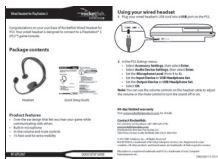

Quick Setup Guide