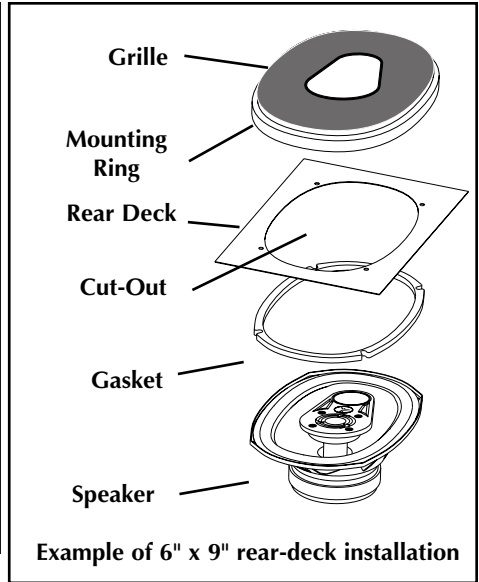

MOUNTING

1. Determine where the speakers will be mounted. Ensure an area large enough for the speaker to mount evenly. Be sure that the mounting location is deep enough for the speaker to fit; if mounting in a door, operate all functions (windows, locks, etc.) through their entire operating range to ensure there is no obstruction.
2. Refer to the specification chart to determine the proper diameter hole to cut for your speaker model.
3. Using the plastic mounting ring as a template, mark the locations for the mounting screws. Drill the holes with a 1/8" bit.
4. Feed the speaker wires through the cutout and the plastic mounting ring (from the flat side) and connect to the speaker terminals. Be sure to observe proper polarity when connecting the wires. The speaker's positive terminal is indicated with a "+".
5. Fit the ring and speaker to the cutout. Mount them using the enclosed screws. Fit the grille inside the ring and press gently, but firmly, into place.