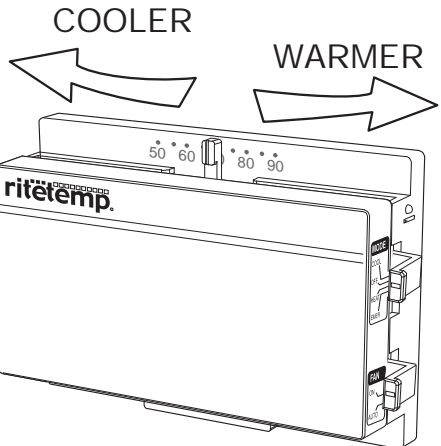

Operation 8010

ritētemp

Statement of use: The GPMG8010 can be used with most 24 volt gas, oil or electric heating systems, zoned heating systems, heat pumps with or without auxiliary heat, or gas millivolt heating systems. **It cannot be used with 120 volt heating systems.**

PG 1

ENGLISH

Once you have installed the thermostat, follow the instructions below to operate your new thermostat.

1 Configure

ï Set HEAT/COOL mode switch to HEAT or COOL. Set the Fan switch to AUTO (automatic).

2 Set Temp

Turn the Temperature control to select the desired temperature.
ï Warmer - to the right
ï Cooler - to the left.

3 Operate

Your thermostat is now in operation.

- ï In the winter, set the system switch to HEAT to control your heating system.
- ï In the summer, set the system switch to COOL to control your air conditioner.
- ï In spring and fall or when windows are open, you can set the system switch OFF.
- ï Setting the FAN switch to AUTO automatically runs your system's fan during heating and cooling.
- ï Setting the FAN switch to ON runs your system's fan continuously even without heating or cooling.

NOTE: LED blinks when batteries are low.

Caution: System will stop when batteries die.