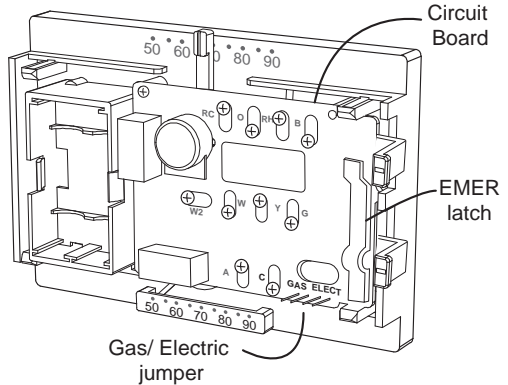

NOTE: LED blinks when batteries are low.

Caution: System will stop when batteries die.

4 Heat Pump EMER Switch

NOTE: If you have a HEAT PUMP with auxiliary heat this section applies to your system.

If your Heat Pump malfunctions or cannot maintain your desired temperature you may occasionally need to access the EMER position on the mode switch. This enables your auxiliary heat source and will continue until you turn it off.

ï This is done by lifting the EMER latch and moving the mode switch to the EMER position.

ï Return the mode switch to a standard mode (HEAT or COOL) when auxiliary heat is no longer needed.

Free Manuals Download Website