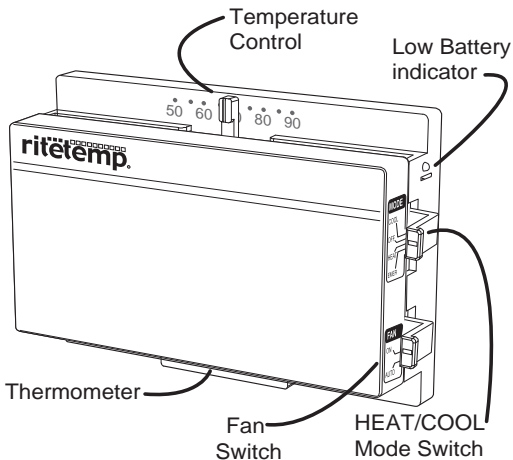

Operation 8010

ritētemp

Statement of use: The GPMG8010 can be used with most 24 volt gas, oil or electric heating systems, zoned heating systems, heat pumps with or without auxiliary heat, or gas millivolt heating systems. **It cannot be used with 120 volt heating systems.**

PG 1

ENGLISH

Once you have installed the thermostat, follow the instructions below to operate your new thermostat.

1 Configure

ï Set HEAT/COOL mode switch to HEAT or COOL. Set the Fan switch to AUTO (automatic).

2 Set Temp

Turn the Temperature control to select the desired temperature.
ï Warmer - to the right
ï Cooler - to the left.

3 Operate

Your thermostat is now in operation.

- ï In the winter, set the system switch to HEAT to control your heating system.
- ï In the summer, set the system switch to COOL to control your air conditioner.
- ï In spring and fall or when windows are open, you can set the system switch OFF.
- ï Setting the FAN switch to AUTO automatically runs your system's fan during heating and cooling.
- ï Setting the FAN switch to ON runs your system's fan continuously even without heating or cooling.