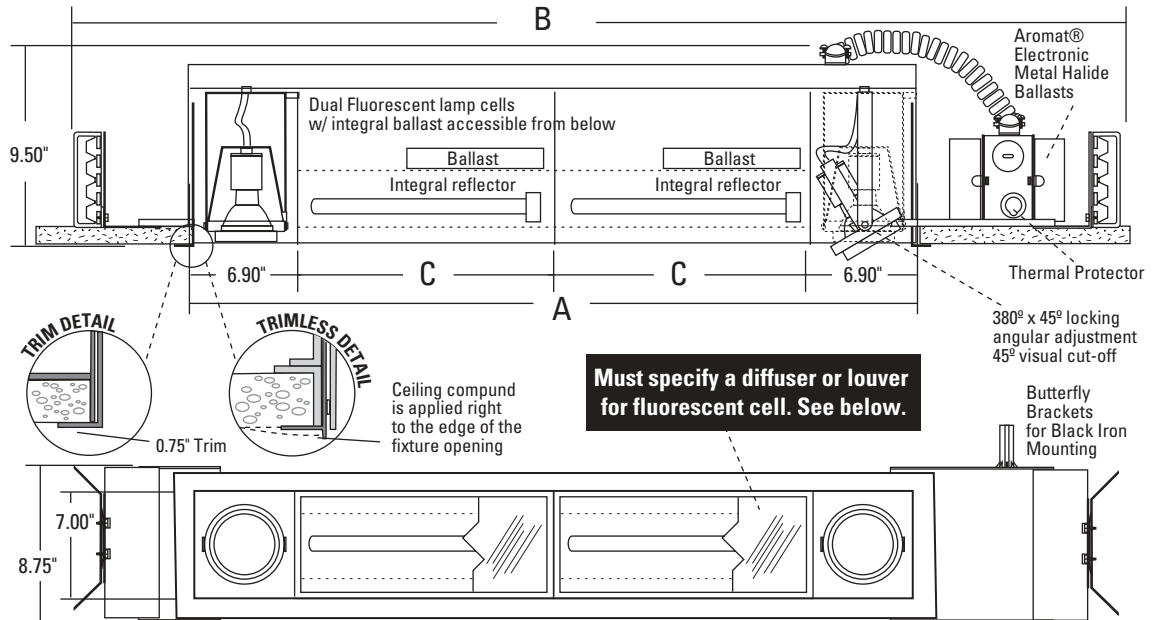

Catalog #

Type

Project

DESCRIPTION:

An adjustable recessed fixture suitable for multiple downlighting applications with one point of electrical entry. Mixes the use of metal halide lamps with fluorescent lamps. Powder coat finish on housing & lamp assembly.

CONSTRUCTION:

Housing, Plaster Frame & Trim Assembly: 18 gauge CRS. J-Box Assembly: 16 gauge CRS (galvanized). Fixture is offered with a .75" ceiling trim or as a trimless fixture. Can accommodate 0.50" to 1.00" ceiling thickness.

LAMP ASSEMBLY:

Two T4 G8.5 Metal Halide lamp cells with two fluorescent lamp cells. Can accept up to two optical accessories. 380° x 45° locking lamp adjustment. Provides 45° visual cut-off. Utilizes a sophisticated all aluminum reflector with distributions of 15°, 27° and 55° spreads.

SYSTEM PROTECTION:

Thermal protection provided to guard against overheating, and misuse of insulation over and around fixture. Vent holes in housing provide cooler operation

ELECTRICAL:

Fixture is two circuit.

Circuit 1: Integral Aromat® electronic metal halide ballasts for T4 G8.5 metal halide lamps.

Circuit 2: Integral electronic ballasts for fluorescent lamps.

Lutron® dimming ballasts available upon request.

Junction box is UL listed for through branch wiring, for 8 #12, 90°C supply conductors or 60°C for end of run (access above ceiling not required).

Luminance / Performance Comparison to Regular H.I.D. Lamps				
	Regular MH Lamp		T4 G8.5 MH Lamp	
Initial Lumens	35W = 2000	70W = 4850	35W = 3300	70W = 6600
Rated Lamp Life	35W = 9000 hrs	70W = 9000 hrs	35W = 9000 hrs	70W = 9000 hrs

Custom configurations are available with Combo Classic fixtures. Also available with T8 fluorescent lamps. Consult RSA for details

Fluorescent >>	BX40	BX50	PLL80	PLT26	PLT32	PLT42	T528	T535	T5HO39	T5HO54	
Lamp Group 2 Metal Halide	A	65.18"	65.18"	65.18"	30.18"	31.18"	33.18"	112.18"	136.18"	88.18"	112.18"
	B	81.98"	81.98"	81.98"	46.98"	47.98"	49.98"	128.98"	152.98"	104.48"	128.98"
	C	25.50"	25.50"	25.50"	8.00"	8.50"	9.50"	49.00"	61.00"	37.00"	49.00"

ORDERING EXAMPLE: CR2TC35 E BX40 BK WH 27 120

= Two T4 G8.5 Metal Halide 35W lamps with Two BIAx® 40W Fluorescent • Black Interior • White Trim • 27° reflector • 120 volts

Optional Accessories - See RSA Combo Classic accessory page for details.

Fluorescent Diffusers and Louvers - Please specify

☐ TWD - Textured White Diffuser	☐ CB1 - 2" Parabolic Louver
☐ MPD - Conical Prism Diffuser	☐ CB2 - 1" Parabolic Louver

Item # / Lamp Type	Configuration	Fluorescent Lamp	Interior Finish	Trim Finish	Distribution	Voltage	
Lamp Group 2 Metal Halide	CR2TC35 - T4 G8.5 MH 35W	E - Two T4 G8.5 Metal Halide lamp cells with Two Fluorescent lamp cells	BX40 - 40W BIAx®	BK - Black	BK - Black	15 - 15° Narrow Reflector	120 - 120 Volts
	CR2TC70 - T4 G8.5 MH 70W		BX50 - 50W BIAx®	WH - White	WH - White	27 - 27° Medium Reflector	277 - 277 Volts
			PLL80 - 80W PL-L	S - Silver	S - Silver	55 - 55° Wide Reflector	
			PLT26 - 26W PL-T	PT - Custom	PT - Custom		
			PLT32 - 32W PL-T		TR - Trimless		
			PLT42 - 42W PL-T				
			T528 - 28W T5				
			T535 - 35W T5				
			T5HO39 - 39W T5HO				
		T5HO54 - 54W T5HO					

T8 lamps also available

SPECIFY -

RSA LIGHTING LLC 9660 - 9700 TOPANGA CANYON BLVD. CHATSWORTH CA. 91311

TOLL FREE: 800-356-3030 • 818-349-3030 • FAX: 818-349-3031 • www.rsalighting.com

©2003 RSA Lighting LLC All Rights Reserved • Specifications subject to change without notice.

Download from Www.Somanuals.com. All Manuals Search And Download.