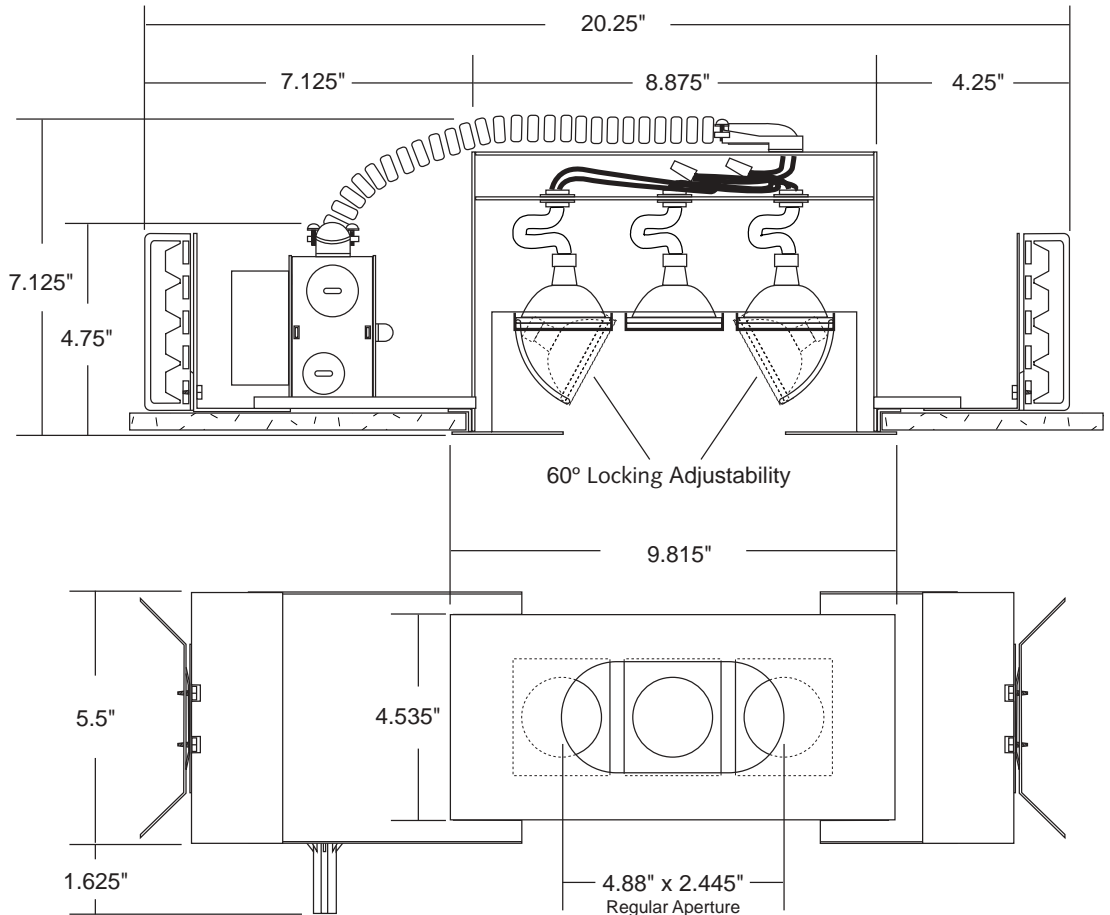

Type:

Project:

Combo Mini Recessed Wall Accent/Downlight
Three (3) Light 60° Adjustable
New Construction Housing - 7.13" Height
12V Bi-Pin Base MR16 Lamp 75 Watts Max.

CM3W

CM32B

CM3S

Recessed adjustable trim suitable for wall wash and wall accent applications.

Trim is retained in housing with heavy duty torsion spring clip.

All ComboMini™ fixtures can accept up to two (2) optical accessories per lamp.

Housing Construction:
Plaster frame and housing are 18 gauge CRS with durable powder coat finish.

Integral electronic transformer with 14 gauge CRS galvanized J-Box assembly. External thermal protection. UL listed for through branch wiring for 8 #12, 90°C supply conductors or 60°C supply conductors for end of run.