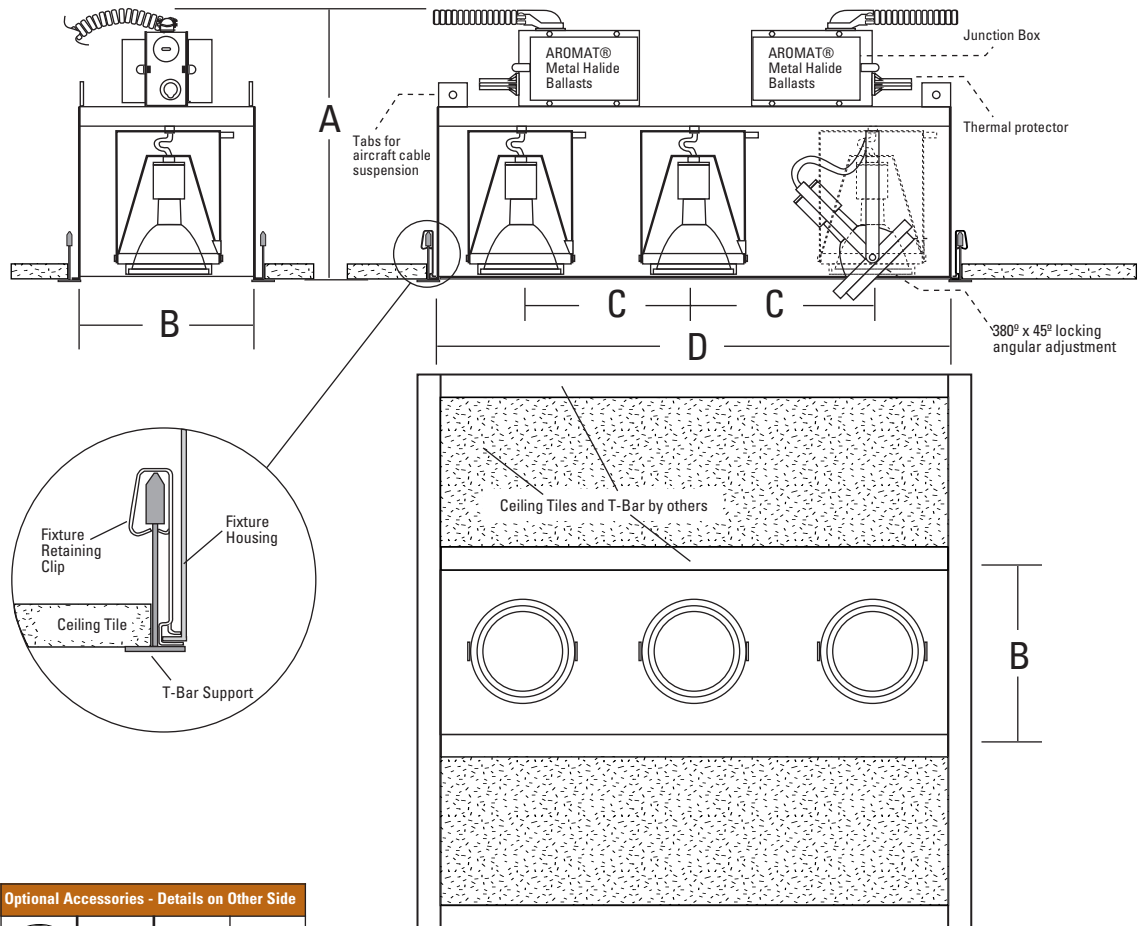

Optional Accessories - Details on Other Side

Other Adders:
CC - Two Circuit

ORDERING EXAMPLE: GR330MH 39 BK YK 120

= Three Light Recessed Combo for Grid Style Ceiling (Open Housing Aperture) - 39 Watt PAR30MH - Black Interior Finish - Regular Yoke Lamp Holder - 120 Volts

A	B	C	D
Overall Height	Overall Width	Lamp Spacing	Overall Length
11.97"	8.01"	7.21"	23.44"

Cat. # / Description	Lamp Wattage	Interior Finish	Lamp Holder	Voltage
GR330MH - 3 Light Recessed Combo for Lay-in Grid Style Ceilings PAR30MH	39 - 39 Watt PAR30MH	BK - Black	YK - Regular Yoke (Standard)	120 - 120 Volt
	70 - 70 Watt PAR30MH	WH - White	RT - Retractable Yoke	277 - 277 Volt
		S - Silver		
		PT - Custom		

SPECIFY - GR330MH

RSA LIGHTING®

RSA LIGHTING LLC 9660 - 9700 TOPANGA CANYON BLVD. CHATSWORTH CA. 91311
TOLL FREE: 800-356-3030 • 818-349-3030 • FAX: 818-349-3031 • www.rsalighting.com

©2003 RSA Lighting LLC All Rights Reserved • Specifications subject to change without notice.

Download from Www.Somanuals.com. All Manuals Search And Download.