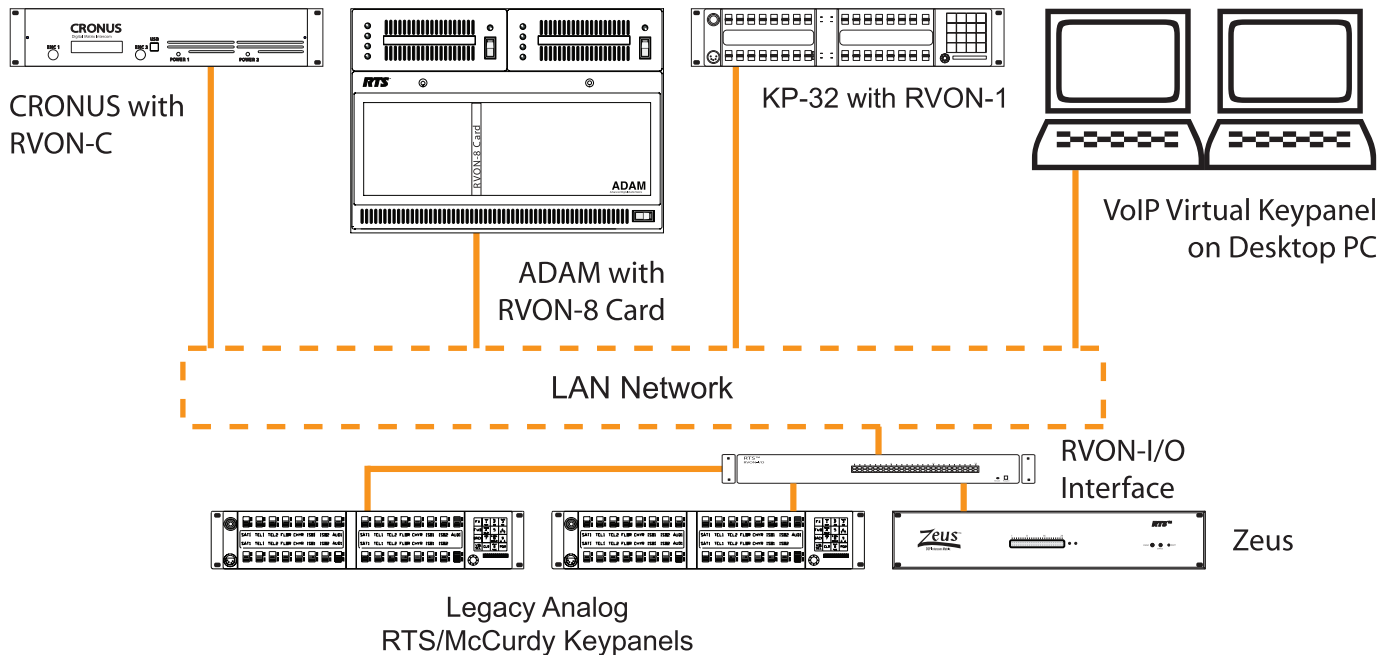

RVON-8 Specifications

Digital

Compression	Audio Bit Rate	Coding Delay	Playout Delay	IP Bandwidth
G.711	64k	125µs	20-60ms	160-224 kbps
G.729 A & B	8k	10ms	20-120ms	32-112 kbps
G.723	5.3k/6.3k	30ms	60-120ms	29-45 kbps

*Data rate depends on codec selection

Connections

RJ-45 Ethernet via backcard

DB-9 Serial Port via backcard

High-Density keyed ADAM Compatible Backplane Connector

Power

12.5 w/ 2.5 A at 5 V

Physical

5.69" W x 11.02" L (144.53 mm W x 279.91 mm L)

System Example

Contact Information

Telex Communications, Inc.
12000 Portland Avenue South
Burnsville, Minnesota 55337
Telephone: 877-863-4169
Fax: 800-955-6831

Form Number: 38110-236
Date: April, 2006

Ordering Information

RVON-8
8-Port VoIP via Ethernet card kit
Catalog Number: 90027756000

This specifications information is preliminary and is subject to change without notification.
Brand names mentioned are the property of their respective companies.