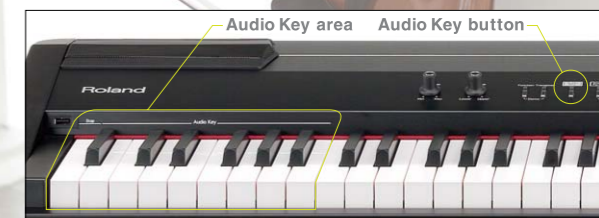

Great Features for Lessons and Live Performance Alike

- With 80 types of Session Partner accompaniment patterns (each with two variations), the FP series give you the experience of playing along with a full band.
- The built-in recorder lets you record your playing for playback, for evaluation, and for sharing with others. Up to 99 songs can be saved onboard.
- The Audio Key is a new FP-7 feature that lets you easily play back additional audio material using the keyboard. Play along with vocals or live performances such as those found on the included sample data CD. Audio Key lets you assign audio files directly from USB memory to specific keys on the keyboard for playback during your performance. Imagine adding "live" background vocals to your song as you play, for example. Your audience will be amazed!