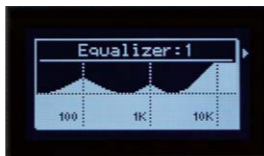

The Perfect Balance of Advanced Design and Classic Performance

- Newly designed compact, lightweight body. The top panel and easy-to-access control buttons provide an uncluttered, classy appearance. The FP-7 is available in black; the FP-4 is available in black or white.
- The FP-4's clean translucent white color finishes are a perfect blend for even the most elegant and sophisticated environments.
- The FP-7 is equipped with a large graphic LCD for easy operation.
- A pair of headphone jacks are provided for duets or late-night practice sessions.
- A music rest is included for convenient placement of music books and manuscript paper.
- The custom-made piano stand (sold separately) includes a hook for headphones.