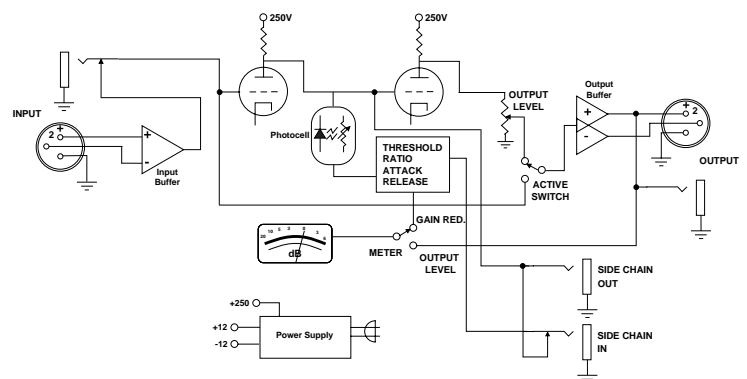

Bellari RP583 Studio Tube Compressor/Limiter

The RP583 is a clean, delightfully warm sounding compressor/limiter designed for a variety of uses. It can lightly compress a vocal track, or an overall program mix, or it can act as a ceiling for the audio allowing only a designated level of signal pass. All this is accomplished via optical isolated gain reduction and tube circuits to maintain a pristine full-bodied sound. The RP583 has all the necessary features like analog metering, variable threshold, ratio, attack and release times, and a stereo link switch which combines the channels and makes Channel Two the master.

FEATURES:

- All tube gain circuitry with proper high-voltage plate voltages
- Solid state input and output buffering only
- 1/4" and XLR inputs and outputs
- Calibrated, accurate meters
- Smooth, lively tube sound
- Side Chain for direct access to detector circuits

WHY A TUBE COMPRESSOR / LIMITER?

With the recent explosion of the digital recording world, tube based preamps and signal processors have become popular to overcome the inherent

harshness and brittle sound created by the recording medium. Tube based compressors have the added benefit of a natural, even harmonic compression which adds a smooth and warm characteristic to the sound.

The Bellari RP583 provides all the compression parameters necessary for complete control over the dynamic process, and it does it all with new and innovative tube circuit technology.

SPECIFICATIONS