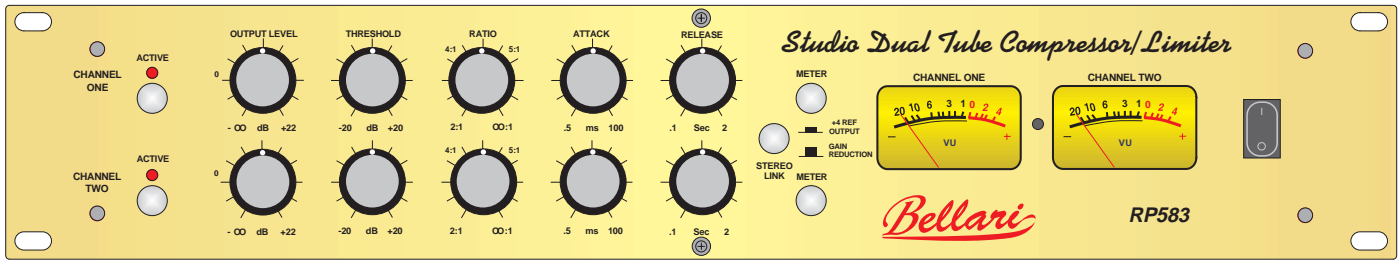

Bellari RP583 Studio Tube Compressor/Limiter

The RP583 is a clean, delightfully warm sounding compressor/limiter designed for a variety of uses. It can lightly compress a vocal track, or an overall program mix, or it can act as a ceiling for the audio allowing only a designated level of signal pass. All this is accomplished via optical isolated gain reduction and tube circuits to maintain a pristine full-bodied sound. The RP583 has all the necessary features like analog metering, variable threshold, ratio, attack and release times, and a stereo link switch which combines the channels and makes Channel Two the master.

FEATURES:

- All tube gain circuitry with proper high-voltage plate voltages
- Solid state input and output buffering only
- 1/4" and XLR inputs and outputs
- Calibrated, accurate meters
- Smooth, lively tube sound
- Side Chain for direct access to detector circuits

WHY A TUBE COMPRESSOR / LIMITER?

With the recent explosion of the digital recording world, tube based preamps and signal processors have become popular to overcome the inherent

harshness and brittle sound created by the recording medium. Tube based compressors have the added benefit of a natural, even harmonic compression which adds a smooth and warm characteristic to the sound.

The Bellari RP583 provides all the compression parameters necessary for complete control over the dynamic process, and it does it all with new and innovative tube circuit technology.

SPECIFICATIONS

Frequency Response	20 Hz - 40 kHz
Input Impedance	10KΩ balanced 1MΩ unbalanced
THD + Noise	<0.1% typical
S/N Ratio	90 dB
Indicators	2: Active LEDs 2: Analog Meters
Input/Output jacks	XLR balanced 1/4" unbalanced
Side Chain:	1/4" unbalanced
Dimensions	3.5" x 6" x 19" (89mm X 162mm X 482mm)
Weight	7.5 lbs. (3.4 Kg)
Power	120VAC (230VAC) 15VA