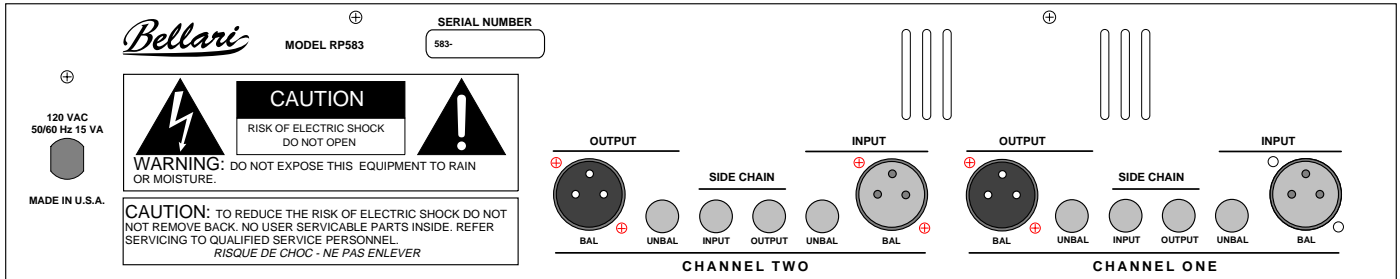

Bellari RP583 Studio Tube Compressor/Limiter

The RP583 is a clean, delightfully warm sounding compressor/limiter designed for a variety of uses. It can lightly compress a vocal track, or an overall program mix, or it can act as a ceiling for the audio allowing only a designated level of signal pass. All this is accomplished via optical isolated gain reduction and tube circuits to maintain a pristine full-bodied sound. The RP583 has all the necessary features like analog metering, variable threshold, ratio, attack and release times, and a stereo link switch which combines the channels and makes Channel Two the master.

FEATURES:

- All tube gain circuitry with proper high-voltage plate voltages
- Solid state input and output buffering only
- 1/4" and XLR inputs and outputs
- Calibrated, accurate meters
- Smooth, lively tube sound
- Side Chain for direct access to detector circuits

The Bellari RP583 provides all the compression parameters necessary for complete control over the dynamic process, and it does it all with new and innovative tube circuit technology.

SPECIFICATIONS

Frequency Response	20 Hz - 40 kHz
Input Impedance	10KΩ balanced 1MΩ unbalanced
THD + Noise	<0.1% typical
S/N Ratio	90 dB
Indicators	2: Active LEDs 2: Analog Meters
Input/Output jacks	XLR balanced 1/4" unbalanced
Side Chain:	1/4" unbalanced
Dimensions	3.5" x 6" x 19" (89mm X 162mm X 482mm)
Weight	7.5 lbs. (3.4 Kg)
Power	120VAC (230VAC) 15VA