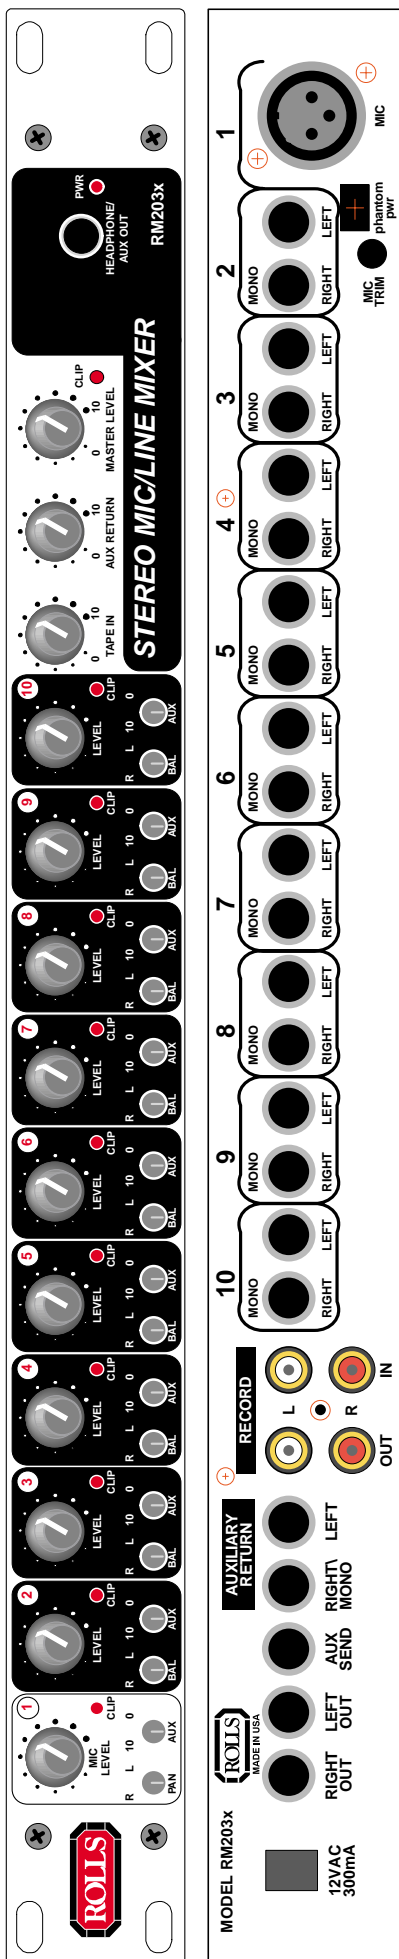

RM203x STEREO LINE MIXER

The new ROLLS RM203x Stereo Line Mixer is a line-level mixer with nine channels of stereo 1/4" inputs, a single XLR Mic Input, a Tape input and output provided via stereo RCA jacks, and a mono auxiliary send and stereo returns. Each channel has a signal Level control, a right/left Balance control, an Auxiliary level control, and a Clip LED indicator. The master section has a Tape Input level control, an Auxiliary Return level control, and a Master Output volume control. The RM203 also has a Headphone Output with level control provided by the Master level controls.

FEATURES

- One XLR Mic Input with 12VDC Phantom Power
- 9 Stereo Inputs
- RCA Tape Inputs and Outputs
- Balanced 1/4" TRS Outputs
- Mono Auxiliary Send
- Stereo Auxiliary Returns
- Clip Indication on Each Channel
- Headphone Output
- Master Output Level Control
- Balance Control for Each Channel
- Auxiliary Send Control for Each Channel
- External Power Supply (included) for Quiet Operation

SPECIFICATIONS

Input Impedance:	10 k Ω unbal.
Output Impedance:	50 Ω bal
Max Input Level:	+18 dBV
Phase Shift:	< 10 deg. 20 Hz - 20 kHz
Connectors:	1/4" and RCA
Max Gain:	26 dB Line 26 dB Aux
S/N Ratio:	>90 dB
THD	< .003%
IMD (SMPTE)	< .003%
Power	120 VAC 50-60 Hz, 15 W
Weight:	7 lbs (3KG)
Size:	19" x 1.75" x 6.5" (48cm x 4.5cm x 17cm)