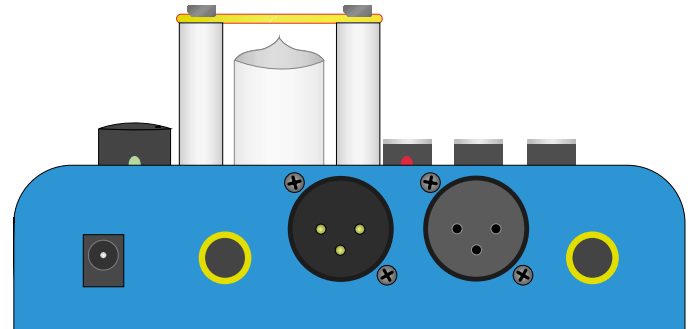

Bellari

MP105 ROUND SOUND Tube Mic Preamp

The MP105 provides clear sonic quality and performance for the working musician, studio operator or anyone who needs a preamp with the warm, smooth, analog sound. The unit uses a premium 7025 tube in a unique configuration to give smooth controllable gain. The unit has both XLR and 1/4" inputs and outputs with a 37 dB Pad on the XLR input, 48 Volt Phantom Power, and a Phase Reversal switches to adapt to any performing or studio situation.

WHY TUBES?

Because they sound great! Vacuum tube circuits have a natural warming effect on audio signals because they react differently than solid state devices and will not reproduce sharp transients in the music. The result of adding a Bellari tube processor or preamp to your signal is a smooth round sound.

Preamps or signal processors are designed to provide low noise gain or effects to microphones and instruments without coloring or distorting the sound in an unpleasant way. The audio signal can go directly from a Bellari tube processor to the recorder, thus bypassing any additional solid state circuits of a mixer.

SPECIFICATIONS

Input Impedance:	XLR: 600 Ω , 100 K Ω Padded 1/4": 10 K Ω
Output Impedance:	50 Ω
THD:	.15%
S/N Ratio:	>88 dB
Maximum Input Level:	+12 dB XLR, +18 dB 1/4"
Maximum Output Level:	+16 dB XLR, +10 dB 1/4"
Pad:	- 37 dB
Frequency Response:	20H - 25kHz +/-3 dB
Size (W x H x D)	5.9" x 5.4" x 2.9"
Weight:	1 lb.