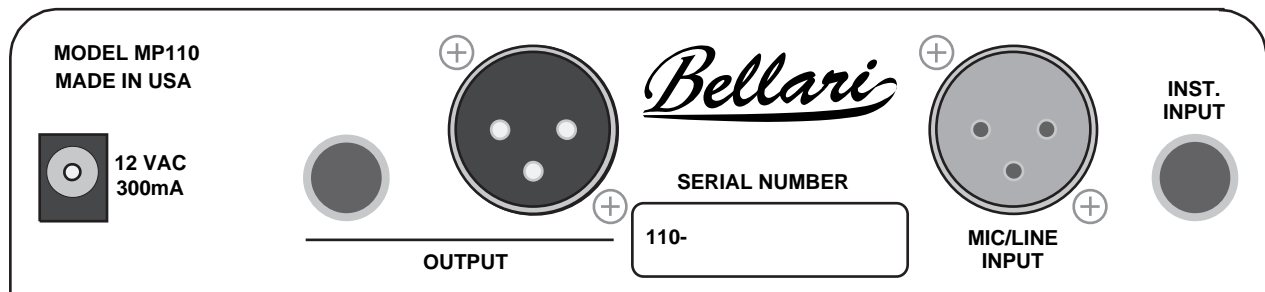

# MP110 DIRECT DRIVE Tube Mic Preamp

The MP110 provides clear sonic quality and performance for the working musician, studio operator or anyone who needs a preamp with the warm, smooth, analog sound. The unit uses a premium 7025 tube in a unique configuration to give smooth controllable gain. The unit has both XLR and 1/4" inputs and outputs with a 20 dB Pad and a Phase Reversal switches to adapt to any performing or studio situation.

### SPECIFICATIONS

Frequency Response	20Hz - 40kHz, +/- 3dB Mic/Line 5Hz - 40kHz inst.
THD:	.1% typical
EIN (SMPTE):	-129 dB
Noise Floor:	-90dB
Connectors:	XLR balanced and 1/4" unbalanced In and Out
Input Impedance:	600 Ω balanced, 10M Ω line
Output Impedance:	100 Ω bal., and unbal.
Maximum Input Level:	+20 dB
Max Output Level:	+11 dB
Maximum Gain:	+70db
Size (WxHxD)	7 5/8" x 1 5/8" x 5 3/8" 194 mm x 40 mm x 135 mm
Weight:	2.5 lbs (1.135 Kg)
Power:	12VAC 300ma