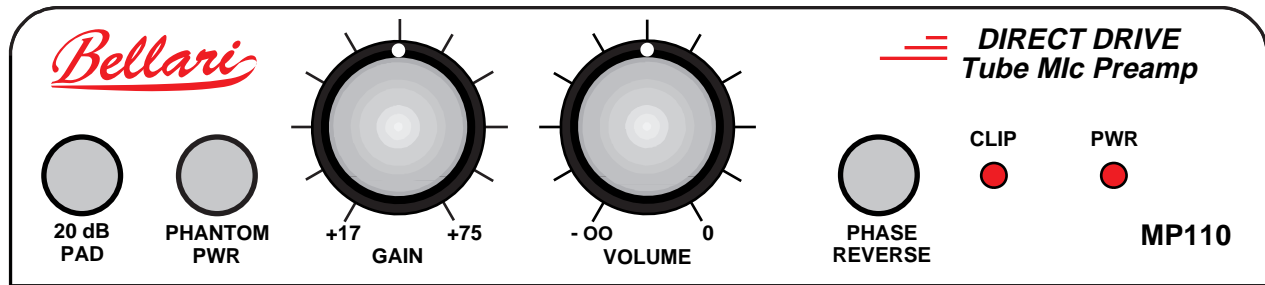

# MP110 DIRECT DRIVE Tube Mic Preamp

The MP110 provides clear sonic quality and performance for the working musician, studio operator or anyone who needs a preamp with the warm, smooth, analog sound. The unit uses a premium 7025 tube in a unique configuration to give smooth controllable gain. The unit has both XLR and 1/4" inputs and outputs with a 20 dB Pad and a Phase Reversal switches to adapt to any performing or studio situation.

Preamps or signal processors are designed to provide low noise gain or effects to microphones and instruments without coloring or distorting the sound in an unpleasant way. The audio signal can go directly from a Bellari tube processor to the recorder, thus bypassing any additional solid state circuits of a mixer.