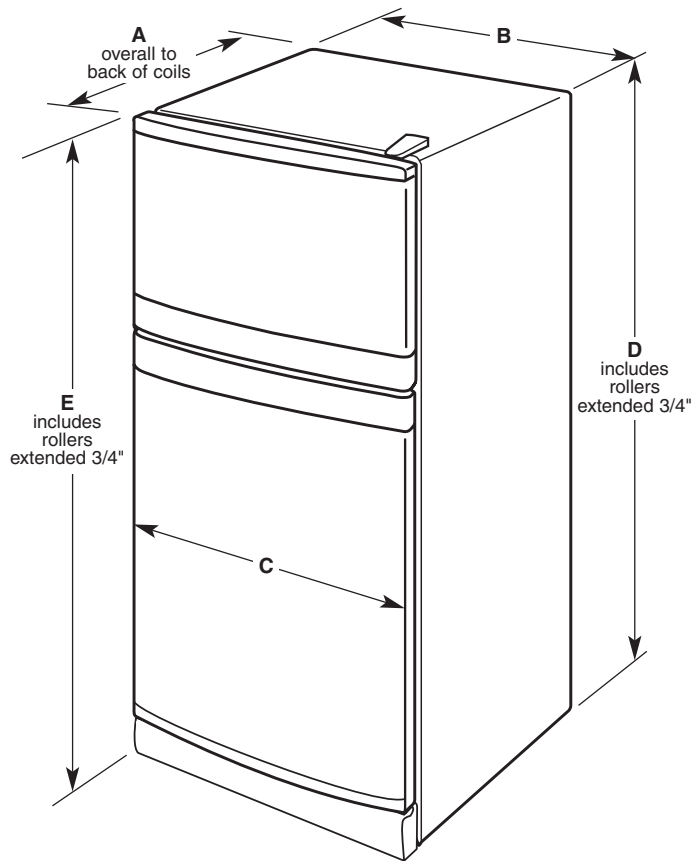

ROPER[®] Top Mount Refrigerator

PRODUCT MODEL NUMBERS

RT14BKXS RT18SKXR
 RT14DKXS RT18VKXS
 RT18BKXS

Electrical: A 115 Volt, 60 Hz., AC only 15 or 20 amp fused, grounded electrical supply is required. It is recommended that a separate circuit serving only your refrigerator be provided. Use an outlet that cannot be turned off by a switch. Do not use an extension cord.

OVERALL DIMENSIONS

Model	Depth "A"	Cab. Width "B"	Door Width "C"	Cab. Height "D"	Overall Height "E"
RT14BKXS	29 3/4"	28"	28"	62 3/4"	63 1/4"
RT14DKXS	29 3/4"	28"	28"	62 3/4"	63 1/4"
RT18SKXR	31"	28"	28 1/8"	67 3/8"	68"
RT18VKXS	31 1/8"	28"	28"	67 3/8"	67 7/8"
RT18BKXS	31 1/8"	28"	28"	67 3/8"	67 7/8"