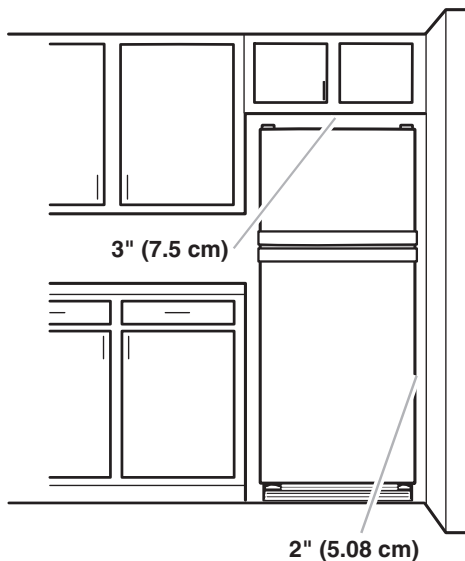

LOCATION REQUIREMENTS

To ensure proper ventilation for your refrigerator, allow for a 1/2" (12.70 mm) space on each side. Allow 3" (7.5 cm) of space between overhead cabinets and refrigerator top. Allow at least 1" (25.40 mm) between back of cabinet and the wall. If your refrigerator has an ice maker, make sure you leave some extra space at the back for the water line connections.

If you are installing your refrigerator next to a fixed wall, leave 2" (5.08 cm) minimum on the hinge side (depending on your model) to allow for the door to swing open.

NOTE: Do not install the refrigerator near an oven, radiator, or other heat source, nor in a location where the temperature will fall below 55°F (13°C).