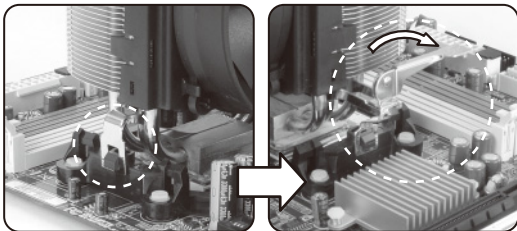

STEP 1

Pre-installation

Ensure the surface of the CPU die is perfectly clean. Hi-performance thermal interface compound has been preapplied to the heatsink and protected by a transparent plastic cover which must be removed prior to installation.

STEP 2

Clip Attachment

1. Place heatsink inside retention module on CPU.
2. Carefully position each end of the clip so the cut-out engages with the lugs on the retention module.
3. Push down the clip arm so the cooler is held firmly in the retention module.