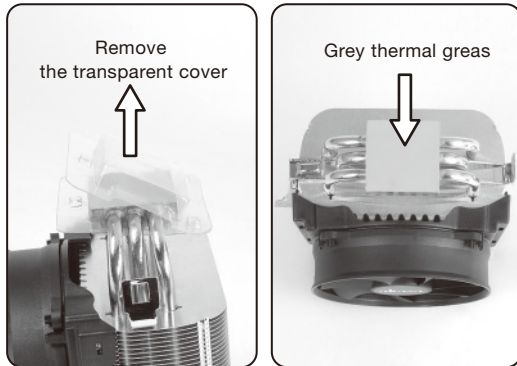

Rosewill[®]

COOLER RCX-Z940-LX
user manual

Installation instruction

⚠ WARNING

Improper Installation will result in damage to the processor. Never switch on the computer system until the fan is connected on to the motherboard power connector.

STEP 1

Pre-installation

Ensure the surface of the CPU die is perfectly clean. Hi-performance thermal interface compound has been preapplied to the heatsink and protected by a transparent plastic cover which must be removed prior to installation.

STEP 2

Clip Attachment

1. Place heatsink inside retention module on CPU.
2. Carefully position each end of the clip so the cut-out engages with the lugs on the retention module.
3. Push down the clip arm so the cooler is held firmly in the retention module.