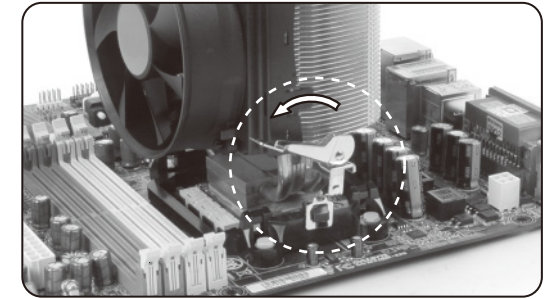

STEP 2

Release the cooler by pulling up the clip arm. Make sure both ends of the clip are unhooked from the retention module lugs and remove the cooler by lifting it up gently.

Thank you for purchasing a quality Rosewill Product.
Please register your product at : www.rosewill.com
for complete warranty information and future support for your product.