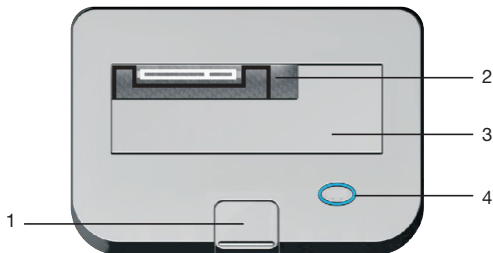

RX-DU100

Specification

- Size : 2.5" & 3.5"
- Internal Interface : SATA
- External Interface : USB 2.0
- Dimensions :
130(L) X 94(W) X 68(H) mm

Features

- Plug and play
- Support up to 2TB HDD
- Supports transfer rates up to 480 Mbps with USB 2.0
- Hot-Swap capability for rapid multi HDDs
- LED indicator for power on and HDD access

Package Contents

- HDD Docking
- USB Cable
- Power Adapter

RX-DUS100

Specification

- Size : 2.5" & 3.5"
- Internal Interface : SATA
- External Interface : USB 2.0 & eSATA
- Dimensions :
130(L) X 94(W) X 68(H) mm

Features

- Plug and play
- Support up to 2TB HDD
- Supports transfer rates up to 480 Mbps with USB 2.0
- Supports transfer rates up to 3 Gbps with eSATA
- Hot-Swap capability for rapid multi HDDs
- LED indicator for power on and HDD access

Package Contents

- HDD Docking
- USB Cable
- eSATA Cable
- Power Adapter

Hardware Installation

Top

1. Push button to release HDD from docking
2. For 2.5" HDD
3. For 3.5" HDD
4. Power and Access LED

Back**RX-DU100****RX-DUS100**