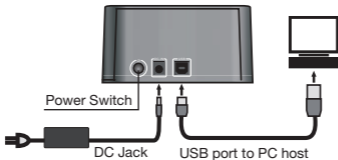

Package Contents

- HDD Docking
- USB Cable
- eSATA Cable
- Power Adapter

Hardware Installation

Top

1. Push button to release HDD from docking
2. For 2.5" HDD
3. For 3.5" HDD
4. Power and Access LED

Back**RX-DU100****RX-DUS100**