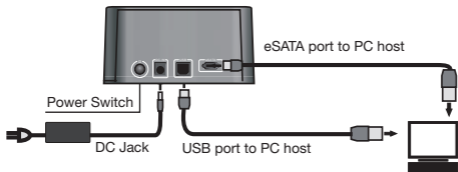

Package Contents

- HDD Docking
- USB Cable
- eSATA Cable
- Power Adapter

Hardware Installation

Top

1. Push button to release HDD from docking
2. For 2.5" HDD
3. For 3.5" HDD
4. Power and Access LED

Back**RX-DU100****RX-DUS100**