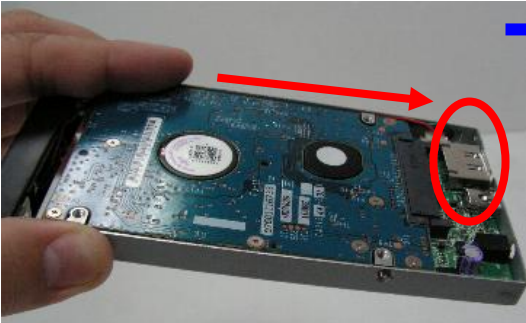

2.5" SATA TO USB External Enclosure

RX25-AT-SC-BLK/SLV

User Manual

Hardware Installation Guide

☆ Please follow the instructions and make sure your hard drive is successfully installed to the external enclosure!

STEP1 :

Release the 2 screws then pull out the rear panel and tray.

STEP2 :

Place the HDD into the tray.

Push the HDD to connect the SATA connector.

Note: Make sure all connectors are connected well.

STEP3:

Screw the HDD on the tray tightly.

Note: Please slope tray 30° to the case, so it can be push-in smoothly without cause.

1.

2.

3.

4.

STEP4:

Screw the rear panel and enclosure together.