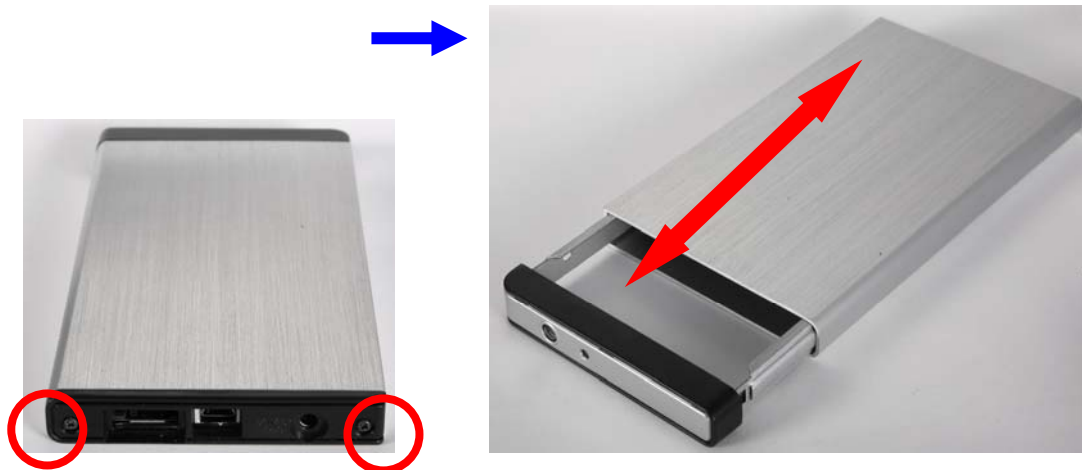

2.5" SATA TO USB External Enclosure

RX25-AT-SC-BLK/SLV

User Manual

Hardware Installation Guide

☆ Please follow the instructions and make sure your hard drive is successfully installed to the external enclosure!

STEP1 :

Release the 2 screws then pull out the rear panel and tray.

STEP2 :

Place the HDD into the tray.

Push the HDD to connect the SATA connector.

Note: Make sure all connectors are connected well.

STEP3:

Screw the HDD on the tray tightly.

Note: Please slope tray 30° to the case, so it can be push-in smoothly without cause.

1.

2.

3.

4.

STEP4:

Screw the rear panel and enclosure together.