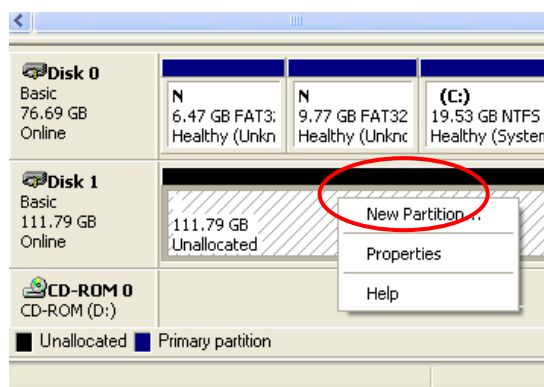

HDD Formatting Guide

- ☆ You may format your external HDD through USB connection.
- ☆ Please make sure your external HDD is turned on and well connected to the PC before formatting the HDD.

STEP1 :

Right -click “My Computer” icon and select the”Manage” column.

STEP2 :

Select “Disk Management” and you will see your External HDD showed “Unallocated”.

STEP3 :

Right-click on the “Unallocated” block and select “New Partition”.

STEP4:

The “New Partition Wizard” will appear. Please follow the instruction of the wizard and complete the partition.

**STEP5:**

When new partition is completed, the external HDD will be recognized as a “New Volume”.

**STEP6 :**

Double-click “My Computer”. You will see the new volume appears on your PC.

Thank you for purchasing a quality Rosewill Product.