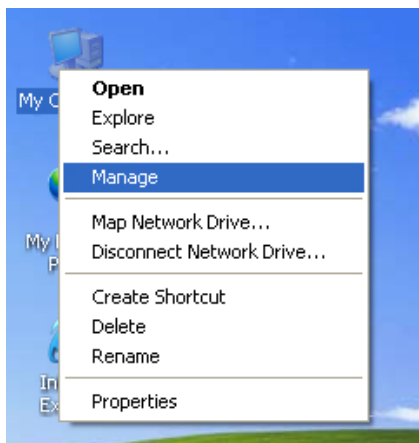

HDD Formatting Guide

- ☆ You may format your external HDD through USB connection.
- ☆ Please make sure your external HDD is turned on and well connected to the PC before formatting the HDD.

STEP1 :

Right -click “My Computer” icon and select the”Manage” column.