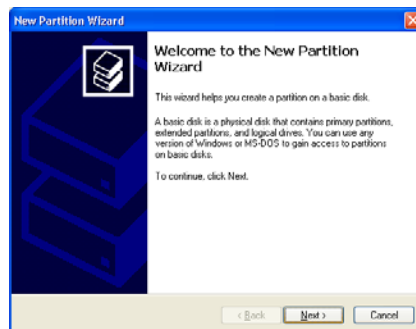

STEP2 :

Select “Disk Management” and you will see your External HDD showed “Unallocated”.

STEP3 :

Right-click on the “Unallocated” block and select “New Partition”.

STEP4:

The “New Partition Wizard” will appear. Please follow the instruction of the wizard and complete the partition.

**STEP5:**

When new partition is completed, the external HDD will be recognized as a “New Volume”.

**STEP6 :**

Double-click “My Computer”. You will see the new volume appears on your PC.

Thank you for purchasing a quality Rosewill Product.