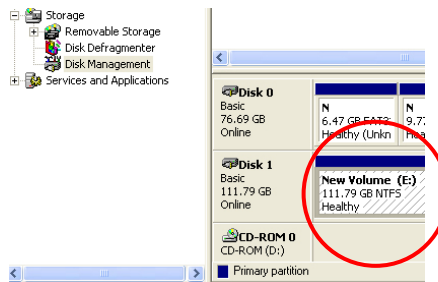

STEP2 :

Select “Disk Management” and you will see your External HDD showed “Unallocated”.

STEP3 :

Right-click on the “Unallocated” block and select “New Partition”.

STEP4:

The “New Partition Wizard” will appear. Please follow the instruction of the wizard and complete the partition.

**STEP5:**

When new partition is completed, the external HDD will be recognized as a “New Volume”.

**STEP6 :**

Double-click “My Computer”. You will see the new volume appears on your PC.

Thank you for purchasing a quality Rosewill Product.