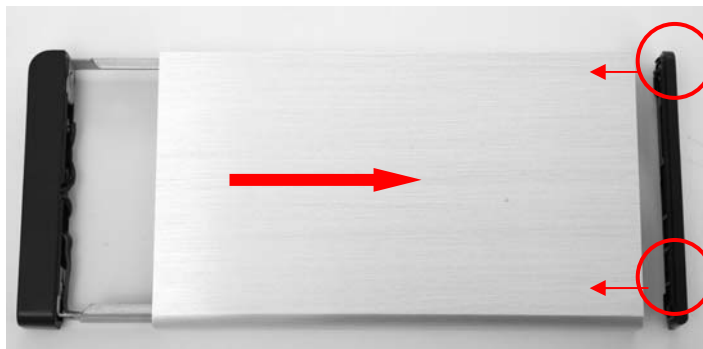

STEP1 :

Release the 2 screws then pull out the rear panel and tray.

STEP2 :

Place the HDD into the tray.

Push the HDD to connect the SATA connector.

Note: Make sure all connectors are connected well.

STEP3:

Screw the HDD on the tray tightly.

Note: Please slope tray 30° to the case, so it can be push-in smoothly without cause.

1.

2.

3.

4.

STEP4:

Screw the rear panel and enclosure together.