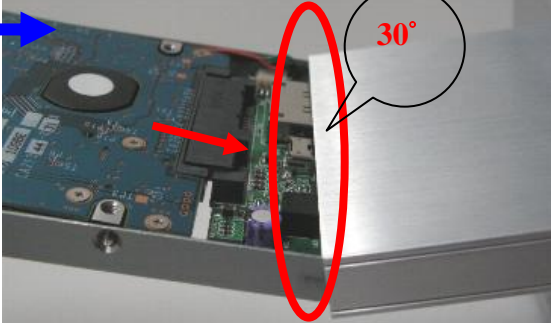

STEP1 :

Release the 2 screws then pull out the rear panel and tray.

STEP2 :

Place the HDD into the tray.

Push the HDD to connect the SATA connector.

Note: Make sure all connectors are connected well.

STEP3:

Screw the HDD on the tray tightly.

Note: Please slope tray 30° to the case, so it can be push-in smoothly without cause.

1.

2.

3.

4.

STEP4:

Screw the rear panel and enclosure together.