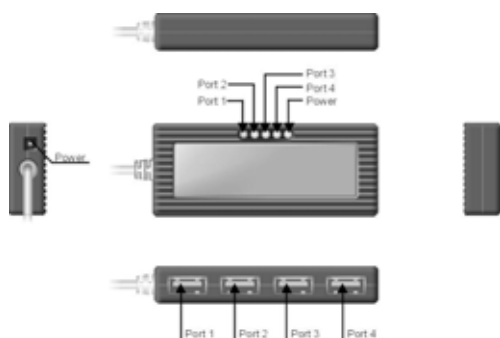

USB 2.0 4 PORT HUB RHUB200

User Manual

Features

- Fully compliant with USB2.0 and USB 1.1
- Specification Support transfer rate of 480Mb/s、 12Mb/s、 1.5Mb/s
- Compliant with EHCI/UHCI/OHCI
- Fully Plug & Play and Hot Swapping support
- Bus Powered, work without any external power
- 5 LED indicators to indicate POWER ON, USB port 1, connected, USB port 2 connected, USB port 3 connected, USB port 4 connected
- Easy to take and super mini
- Lower power consumption
- EI Shining Light

Content

1. USB 2.0 HUB
2. User Manual
3. AC Adapter (Optinal)

Intruccion of appearance

Specification:

Speed	480/12/1.5 Mbps	Power Mode	Bus/Self
Compliant	USB Spec. 2.0 / 1.1	Cable Length(M)	60cm
Connector Downstream	USB Type A Female X 4	Dimension (L x W x H)	85x35x14
LEDs	5		