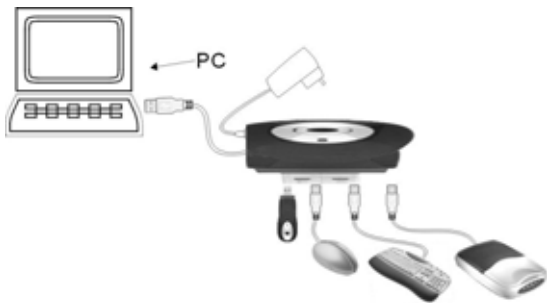

Thank you for purchasing a quality Rosewill Product.

Please register your product at : www.rosewill.com for complete warranty information and future support for your product.