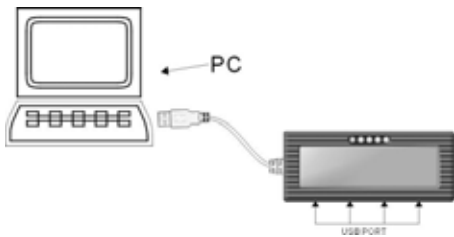

System Requirement

- Pentium II 300MHZ(or higher) including USB 1.1 or USB 2.0 Port
- Windows 98Se/Windows 2000/Windows Me/Windows XP/
- Mac OS X
- Above CD ROM 24x

Attention

1. Please don't sun the USB 2.0 HUB. Please don't keep the USB 2.0 HUB neighboring the electronics which is running with high current
2. Please don't disassemble and repair the USB 2.0 HUB. Keep contacting the retailer in case of assistance is needed

Hardware Connection Guide

1. Please plug USB cable connector A to USB port on Laptop/PC first

2. The USB 2.0 HUB will work well after you followed above connection guide(Please use AC Power(5V/2A) for extra power supply, if you are running USB devices which are high power consumption devices)