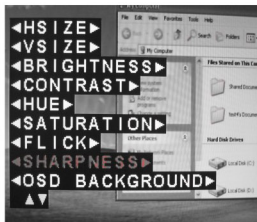

3.Install

4.Settings

■ 4-1 Connectors

■ 4-2 Switch setting for Video Standard

■ 4-3 Control Panel

1. Press "MENU" to display OSD of Settings on the screen. (See right picture)
2. Use "UP" or "DOWN" keys to select setting.
3. Use "LEFT" or "RIGHT" keys to tune status of the setting.

■ 4-4 OSD Panel

Press "MENU" activate the OSD,
 Use Direction keys UP/DOWN to select different options.
 Use Direction keys LEFT/RIGHT to change setting.
 Press "MENU" again to confirm setting.

USE left and right key to Adjust screen width
 Adjust screen High
 Adjust Brightness
 Adjust Contrast
 Adjust Hue
 Adjust Saturation
 Adjust picture flick
 Adjust Sharpness
 Adjust Sharpness