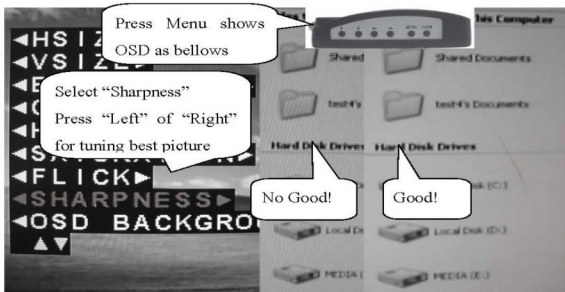

Set Horizontal stips