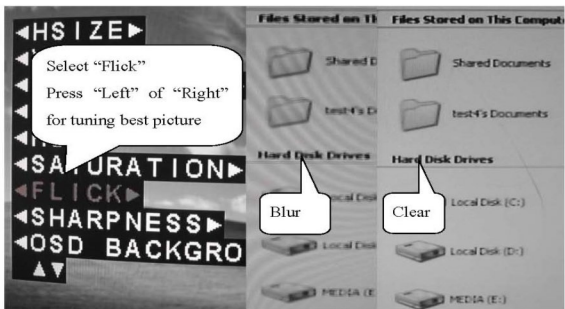

Set Horizontal stips

Set Clear