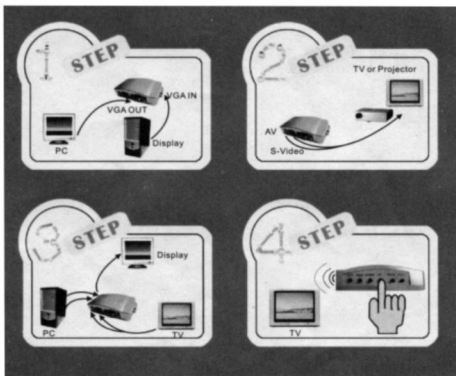

TV-PC85 VGA CONVERTER USER MANUAL

1. Introduce

What can I use PC TV Encoder for?

- A. Share computer Data to everyone.

- B. Play different format Video clips on pc (such as *.rm, divX,...) which DVD can't play. Convert the Video from PC to TV set, and, enjoy it!

- C. Too small Monitor to play TV Game? Just convert to TV Set.

p/n:874-00067

2.In Package

You can find accessories in package

- | | |
|--------------------|-----|
| 1) PC TV Encoder | x 1 |
| 2) USB Power Cable | x 1 |
| 3) VGA Cable | x 1 |
| 4) AV Cable | x 1 |
| 5) S-VHS Cable | x 1 |
| 6) User Manual | x 1 |

3.Install

4.Settings

■ 4-1 Connectors

■ 4-2 Switch setting for Video Standard

■ 4-3 Control Panel

1. Press "MENU" to display OSD of Settings on the screen. (See right picture)
2. Use "UP" or "DOWN" keys to select setting.
3. Use "LEFT" or "RIGHT" keys to tune status of the setting.

■ 4-4 OSD Panel

Press "MENU" activate the OSD,
 Use Direction keys UP/DOWN to select different options.
 Use Direction keys LEFT/RIGHT to change setting.
 Press "MENU" again to confirm setting.

USE left and right key to Adjust screen width
 Adjust screen High
 Adjust Brightness
 Adjust Contrast
 Adjust Hue
 Adjust Saturation
 Adjust picture flick
 Adjust Sharpness
 Adjust Sharpness