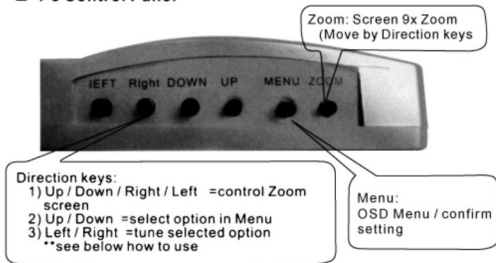

3.Install

4.Settings

■ 4-1 Connectors

■ 4-2 Switch setting for Video Standard

■ 4-3 Control Panel

1. Press "MENU" to display OSD of Settings on the screen. (See right picture)
2. Use "UP" or "DOWN" keys to select setting.
3. Use "LEFT" or "RIGHT" keys to tune status of the setting.

■ 4-4 OSD Panel

Press "MENU" activate the OSD,
 Use Direction keys UP/DOWN to select different options.
 Use Direction keys LEFT/RIGHT to change setting.
 Press "MENU" again to confirm setting.

USE left and right key to Adjust screen width
 Adjust screen High
 Adjust Brightness
 Adjust Contrast
 Adjust Hue
 Adjust Saturation
 Adjust picture flick
 Adjust Sharpness
 Adjust Sharpness