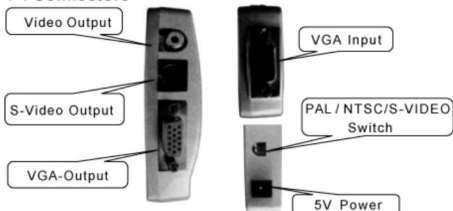

- C. Too small Monitor to play TV Game? Just convert to TV Set.

p/n:874-00067

2.In Package

You can find accessories in package

- | | |
|--------------------|-----|
| 1) PC TV Encoder | x 1 |
| 2) USB Power Cable | x 1 |
| 3) VGA Cable | x 1 |
| 4) AV Cable | x 1 |
| 5) S-VHS Cable | x 1 |
| 6) User Manual | x 1 |

3.Install

4.Settings

■ 4-1 Connectors

■ 4-2 Switch setting for Video Standard

■ 4-3 Control Panel

1. Press "MENU" to display OSD of Settings on the screen. (See right picture)
2. Use "UP" or "DOWN" keys to select setting.
3. Use "LEFT" or "RIGHT" keys to tune status of the setting.

■ 4-4 OSD Panel

Press "MENU" activate the OSD,
 Use Direction keys UP/DOWN to select different options.
 Use Direction keys LEFT/RIGHT to change setting.
 Press "MENU" again to confirm setting.

USE left and right key to Adjust screen width
 Adjust screen High
 Adjust Brightness
 Adjust Contrast
 Adjust Hue
 Adjust Saturation
 Adjust picture flick
 Adjust Sharpness
 Adjust Sharpness