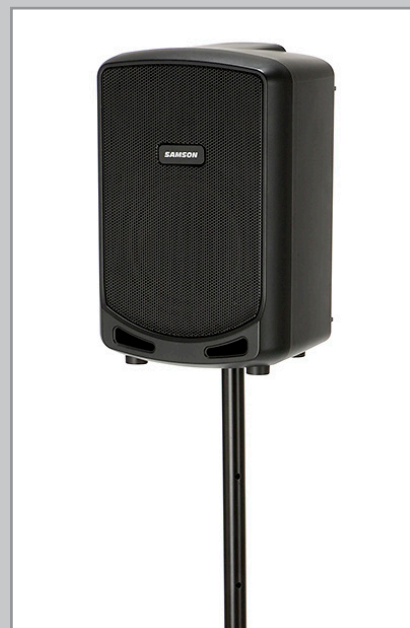

# LS40

## Speaker Stand

Samson's LS40 Speaker Stand raises your music to where audiences can enjoy it to the fullest. Ideal for use with Samson Expedition Rechargeable Portable PAs (Escape, Express, XP106, XP106w), this lightweight, telescoping tripod speaker stand features a roadworthy, steel-constructed design with a sleek black finish. With a standard 1 3/8" pole adapter, the LS40 fits virtually any PA speaker. Adjustable up to 4.75' in height, this stand can handle enclosures that weigh up to 44 pounds (20kg) and has a locking latch for increased support.

### FEATURES

- Lightweight, telescoping speaker stand with tripod base
- Ideal for use with Samson Expedition Rechargeable Portable PAs (Escape, Express, XP106, XP106w)
- Roadworthy, steel construction
- Sleek black finish
- Adjustable up to 4.75' in height
- Standard 1 3/8" pole adapter fits virtually any PA speaker
- 44lb (20kg) of handling capacity

Standard 1 3/8" pole adapter fits virtually any PA speaker

Locking latches for increased support