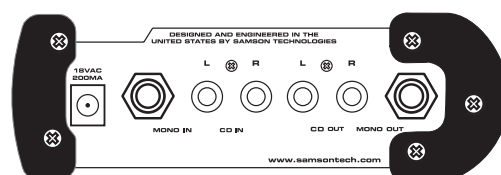

PRODUCT
S•EQUALIZER

DESCRIPTION
7-BAND GRAPHIC EQ

SERIES
S•MINI

CATEGORY
SIGNAL PROCESSING

GENERAL DESCRIPTION

The S•Equalizer is a stereo seven-band graphic equalizer with amazing audio quality in a small package. The S•Equalizer is a perfect solution for applications where additional equalization is needed. Whatever your exact situation, the S•Equalizer will provide high quality and reliable performance thanks to its solid build construction based around the extruded aluminum chassis and oversized rubber bumper feet.

FEATURES

- > Seven Band Graphic Equalizer.
- > Input Level Control.
- > Bypass Switch.
- > ¼" Mono Input and Output connectors.
- > Stereo RCA Inputs and Output connectors.
- > Large rubber bumper feet.
- > Three year extended warranty.

ARCHITECT'S & ENGINEER'S SPECIFICATIONS

The Samson S•Equalizer shall be a Stereo equalizer. It shall have ¼" mono inputs and RCA stereo inputs. It shall have 7 bands of EQ with plus or minus 12dB of gain at 63Hz, 160Hz, 400Hz, 1kHz, 2.5kHz, 6.3kHz and 16kHz ISO centers. It shall have ¼" mono and RCA stereo outputs. Each band shall have a 12dB cut or boost level control. The S EQ shall have a bypass switch. It shall require a 12 volt (included) external power supply.

S•EQUALIZER SPECIFICATIONS

Frequency Response	10 Hz to 65kHz +/-3dB
Dynamic Range	105 dBu
Noise Floor	<-90 dBu
Maximum Output Level	+18 dBu
Max Input Level	+18 dBu
Input Impedance	10k Ohm
Output Impedance	1K Ohm balanced
THD	0.003% Max
Dimensions (L x W x H).....	5.65" x 4.13" x 2" 144mm x 105mm x 51mm
Weight.....	16.5 oz., 419 gm.

FRONT PANEL

BACK PANEL