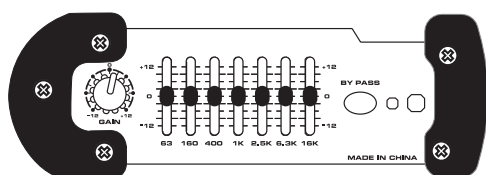

PRODUCT
S•EQUALIZER

DESCRIPTION
7-BAND GRAPHIC EQ

SERIES
S•MINI

CATEGORY
SIGNAL PROCESSING

GENERAL DESCRIPTION

The S•Equalizer is a stereo seven-band graphic equalizer with amazing audio quality in a small package. The S•Equalizer is a perfect solution for applications where additional equalization is needed. Whatever your exact situation, the S•Equalizer will provide high quality and reliable performance thanks to its solid build construction based around the extruded aluminum chassis and oversized rubber bumper feet.

FEATURES

- > Seven Band Graphic Equalizer.
- > Input Level Control.
- > Bypass Switch.
- > ¼" Mono Input and Output connectors.
- > Stereo RCA Inputs and Output connectors.
- > Large rubber bumper feet.
- > Three year extended warranty.

ARCHITECT'S & ENGINEER'S SPECIFICATIONS

The Samson S•Equalizer shall be a Stereo equalizer. It shall have ¼" mono inputs and RCA stereo inputs. It shall have 7 bands of EQ with plus or minus 12dB of gain at 63Hz, 160Hz, 400Hz, 1kHz, 2.5kHz, 6.3kHz and 16kHz ISO centers. It shall have ¼" mono and RCA stereo outputs. Each band shall have a 12dB cut or boost level control. The S EQ shall have a bypass switch. It shall require a 12 volt (included) external power supply.

S•EQUALIZER SPECIFICATIONS

Frequency Response	10 Hz to 65kHz +/-3dB
Dynamic Range	105 dBu
Noise Floor	<-90 dBu
Maximum Output Level	+18 dBu
Max Input Level	+18 dBu
Input Impedance	10k Ohm
Output Impedance	1K Ohm balanced
THD	0.003% Max
Dimensions (L x W x H).....	5.65" x 4.13" x 2" 144mm x 105mm x 51mm
Weight.....	16.5 oz., 419 gm.

FRONT PANEL

BACK PANEL