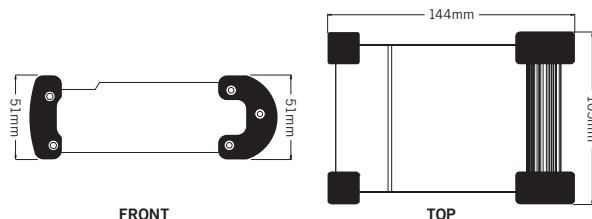

S•EQUALIZER SPECIFICATIONS

Frequency Response	10 Hz to 65kHz +/-3dB
Dynamic Range	105 dBu
Noise Floor	<-90 dBu
Maximum Output Level	+18 dBu
Max Input Level	+18 dBu
Input Impedance	10k Ohm
Output Impedance	1K Ohm balanced
THD	0.003% Max
Dimensions (L x W x H).....	5.65" x 4.13" x 2" 144mm x 105mm x 51mm
Weight.....	16.5 oz., 419 gm.