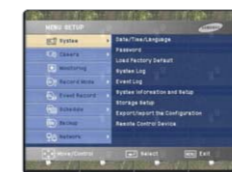

Features

- Video recording up to 120/100ips and 4 channel audio recording
- Recording and network transmission via each codec by adopting dual codec.
- Exclusive video processor : image quality improved by more than 30% compared to existing products.
- Various backup through USB 2.0 : USB memory, external HDD, external CD-RW (SHR-5042), DVD-RW (SHR-5082/5162).
- Various video outputs supported.
- Simultaneous VGA and composite output.
- Watermark for preventing video alteration.
- Remote monitoring and control through network : Ethernet, cable network, xDSL.
- Convenient IR remote controller and mouse (Mouse is only available for SHR-504x).
- Smooth backup by using built-in DVD-RW (SHR-5082/5162).
- Convenient user interface : Event, Date/Time, Go to First/Last, Backup Search and Calendar functions

Dimensions (unit:mm)

Front / Rear Panel

SHR-5040/5042

SHR-5080/5082

SHR-5160/5162

* SHR-5082/5162 is installed with a DVD-RW unit.

Network-Integrated Viewer (NetI)

The SHR-5000 Series CVR can be monitored with NetI, Samsung's integrated monitoring solution, allowing easy set up of a video management network.

UI for Convenience

MENU SETUP SCREEN

- Monitoring and recording up to 480/400ips and 120/100ips respectively
- Live display of up to 480/400ips and recording of up to 120/100ips

SEARCH SCREEN

- Search by Calendar and Event
- Search by Time and Date or by Event