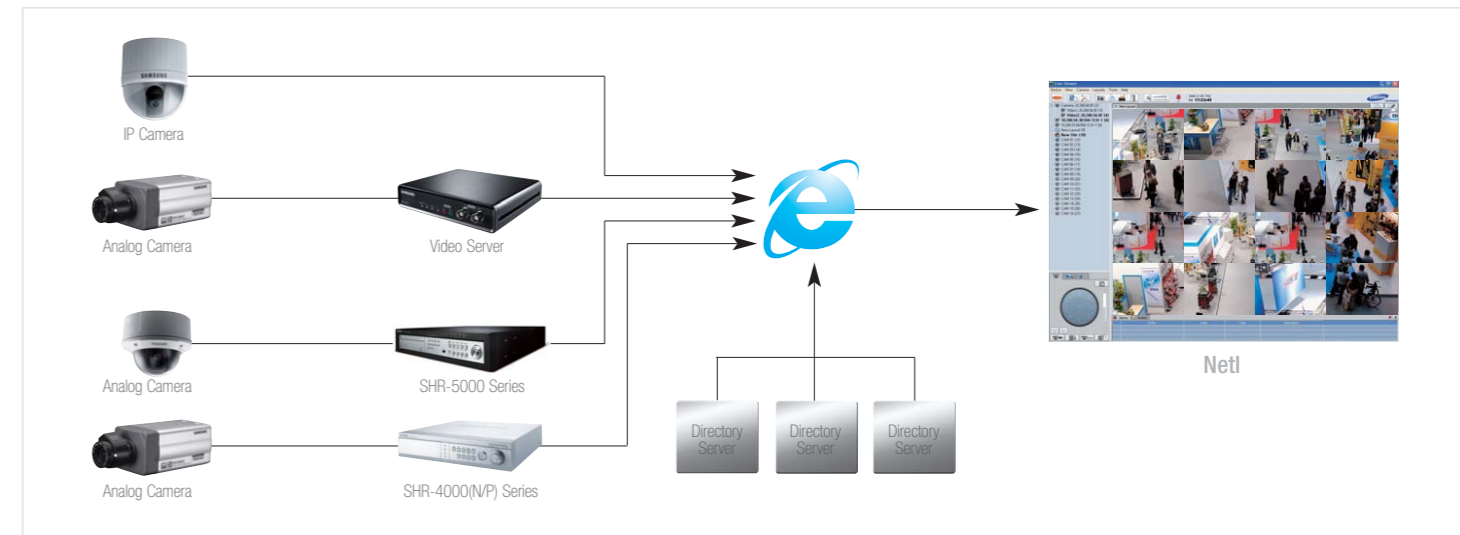

SHR-5000 Series

Summary

The SHR-5000 Series DVR is a standalone system that can record up to 120/100 images per second from 4, 8 and 16 channels using MPEG4 compression. It is able to simultaneously record-to and play-from a hard drive in real time by compressing the audio of 4 channels with ADPCM (Adaptive Differential Pulse Code Modulation). Using dual codecs, the SHR-5000 Series DVR can smoothly record and transmit through a network, allowing continuous remote monitoring even in a poor network environment.

Features

- Video recording up to 120/100ips and 4 channel audio recording
- Recording and network transmission via each codec by adopting dual codec.
- Exclusive video processor : image quality improved by more than 30% compared to existing products.
- Various backup through USB 2.0 : USB memory, external HDD, external CD-RW (SHR-5042), DVD-RW (SHR-5082/5162).
- Various video outputs supported.
- Simultaneous VGA and composite output.
- Watermark for preventing video alteration.
- Remote monitoring and control through network : Ethernet, cable network, xDSL.
- Convenient IR remote controller and mouse (Mouse is only available for SHR-504x).
- Smooth backup by using built-in DVD-RW (SHR-5082/5162).
- Convenient user interface : Event, Date/Time, Go to First/Last, Backup Search and Calendar functions

Dimensions (unit:mm)

Front / Rear Panel

SHR-5040/5042

SHR-5080/5082

SHR-5160/5162

* SHR-5082/5162 is installed with a DVD-RW unit.

Network-Integrated Viewer (NetI)

The SHR-5000 Series CVR can be monitored with NetI, Samsung's integrated monitoring solution, allowing easy set up of a video management network.