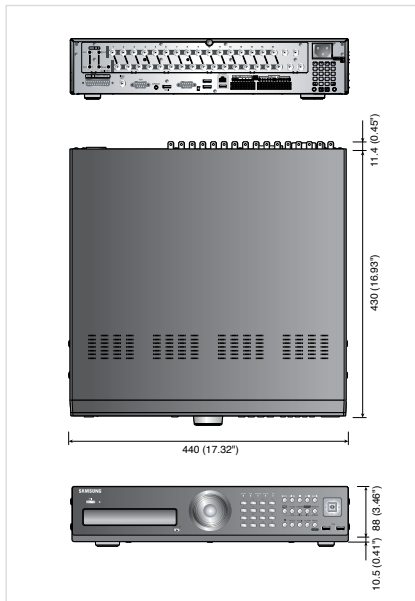

Dimensions

Unit : mm (inch)

The Eco mark represents Samsung Techwin's will to create environment-friendly products, and indicates that the product satisfies the EU RoHS Directive.

Design and specifications are subject to change without notice.

SAMSUNG TECHWIN CO., LTD.

701, Sampyeong-dong, Bundang-gu, Seongnam-si, Gyeonggi-do Korea 463-400
Tel : +82-70-7147-8741-8749, 8752-8760 Fax : +82-31-8018-3745
www.samsungsecurity.com www.samsungcctv.com

■ DISTRIBUTED BY