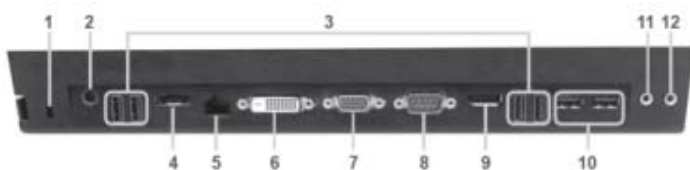

AA-RD4NDOC

Business Docking Station

Features

Ports and Connectors	Microphone Jack, Headphone Jack, 2x USB 3.0, 4 x USB 2.0 Ports, External SATA (eSATA) Port, Serial Port, Digital Monitor Port (DVI), Analog Monitor Port (RGB), DisplayPort(Optional), LAN Port, PS/2 Port, and Power IN Port
Dimension	399.7 x 123.0 x 43.0 mm
Weight	478g (approximate value)
Power	120~240 VAC, 90W
Compatibility	400 Series (12.5", 14", 15.6") and 600 Series (14", 15.6")

Plenty of connectivity to go with high-performance portability

Make your life easier with a Samsung docking station. No matter where you go with your laptop, you can connect all of your peripherals with a selection of ports Mic., headphone, 4xUSB 2.0, 2xUSB 3.0, eSATA, Serial, DVI, VGA, LAN, PS/2, and DC-in. You'll enjoy the expanded connectivity and stay organized by reducing cable clutter.

Designed exclusively for use with Samsung Business Note PC - you can easily connect all of your peripherals such as a monitor, mouse, keyboard, printer, network cable and power adapter.

1. Kensington slot
2. DC-in
3. USB 2.0,
4. eSATA
5. RJ45 (LAN)
6. DVI Port
7. RGB (VGA)
8. Serial Port
9. DP(Display Port)
10. USB 3.0 (2)
11. Microphone Jack
12. Headphone Jack