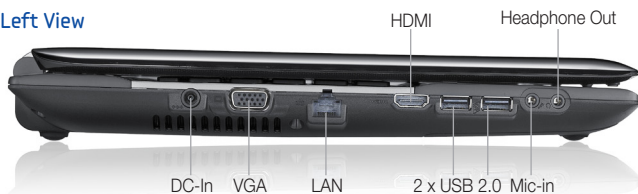

Easy multimedia content sharing

Easy Content Share software, based on AllShare™ technology, makes it easy to play multimedia content, including video, photos and music, in multiple Samsung devices.

Peace of mind

The RF711 is the ideal choice if you like to play things safe and longer, as it is designed to protect you and your data from the risks of everyday life.

PowerPlus battery

Delivers much greater long-term value and reliability with a significantly increased battery lifespan. There's a "battery life extender mode", so the battery lasts up to 3 times longer than a conventional battery, and an "express charging mode" for shorter charging times. It also has an extensive battery life.

Simple data back up

Samsung Recovery Solution automatically and regularly backs up your data to the hard drive (or users can also back up to an external hard drive), so it can easily be restored, giving you the peace of mind that you're always protected.

International warranty service

Samsung's award-winning warranty service*** provides a fast track collection repair and return service in order to minimize disruption and get you going again as quickly as possible.

* Factory option.

** Supports 5400/7200rpm

*** Warranty service availability and response times may vary from country to country and may also be subject to registration requirements in the country of purchase.

Input / Output Ports

Left View