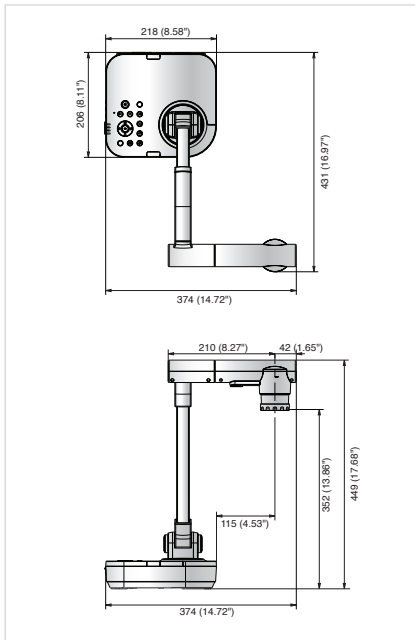

Dimensions

Unit : mm (inch)

The Eco mark represents Samsung Techwin's will to create environment-friendly products, and indicates that the product satisfies the EU RoHS Directive.

Design and specifications are subject to change without notice.

SAMSUNG TECHWIN CO., LTD.
145-3, Sangdaewon 1-dong, Jungwon-gu, Seongnam-si, Gyeonggi-do Korea 462-703
Tel : +82-31-740-8160 Fax : +82-31-740-8145
www.samsungpresenter.com

Download from www.Somanuals.com. All Manuals Search And Download.

■ DISTRIBUTED BY

I.E-0910