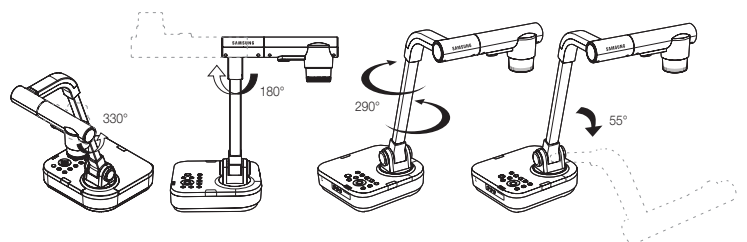

Compact Design

Enhanced user-friendly design with educators in mind. Multiple joints allow ease of movement when in use and folding for storage.