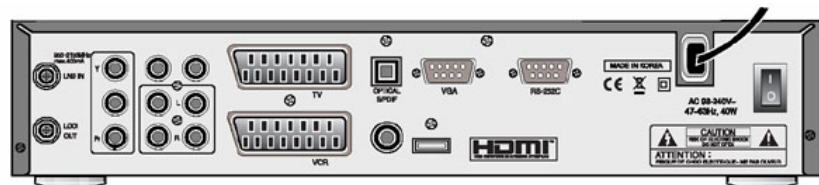

Class		Specification		
Core Hardware	CPU	32bit RISC CPU	DDR RAM	128Mbyte
	Flash ROM	8Mbyte	EEPROM	2Kbyte
Tuner & Channel	Input Connector	IEC 169-24 Female	Signal Level	-65dBm to -25dBm
	Frequency Range	950MHz to 2150MHz	Demodulation	QPSK, 8QSK
	Input Impedance	75Ω unbalanced	Symbol Rate	1M~45M/s (DVB-S) 10M~30M/s (DVB-S2)
	LNB Power supply	13/18V/Off, Max.400mA	Band Switching	22KHz Tone, DiSEqC1.0,1.1,1.2, USALS
MPEG Transport Stream A/V Decoding	Transport Stream	H.264HP@L4.0	Video Resolution	480i/p, 576i/p, 720p, 1080i
	Profile Level	MPEG-2MP@HL, MPEG-4/AVC MP@L4	Audio Decoding	Dolby AAC, AC-3, MPEG-1 Layer 1,2 and 3
	Input Rate	Max.100Mbit/s	Audio Mode	Mono, Left, Right, Stereo, Dolby AC-3
	Aspect Ratio	4:3, 16:9, Auto	Sampling Rate	32, 44.1 and 48KHz (According to input stream)
A/V & Data In/Out	TV SCART	RGB, CVBS,Y/C Audio L/R	SPDIF	Digital Audio Output
	VCR SCART	CVBS, RGB, Y/C Audio L/R	RS-232C	Transfer rate 115Kbps
	S-VHS	DIN jack/S-Video Output	VGA D-SUB	RGB, HV
	Component	RCA/Cinch Video Output	Modem	Option
	Composite	RCA/Cinch Video Output	LAN	10/100Mbps Ethernet (Option)
	Audio R/L	RCA/Cinch Volume and Mute control	USB	2.0 Host x 1EA (Front)
	HDMI	Digital A/V Output		
Power Supply	Input Voltage	98~220VAC@50Hz/60Hz	Power Consumption	Max.40W
	Type	SMPS	Stand by	3W
Front	Display	12Digit VFD Dot Matrix	PCMCIA	2 Slot
	LED / Button	1LED / 7 Button	Smart Card	1 Slot (Option)
Physical Specification	Size [W x H x D]	335 x 58.5 x 268 (mm)	Weight [Net]	TBD
	Operation Temperature	0°C ~ 45°C	Storage Temperature	-20°C ~ + 70°C