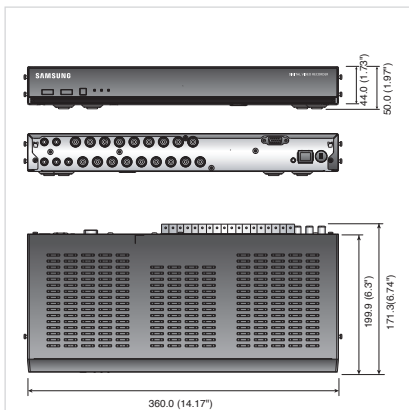

Dimensions

Unit : mm (inch)