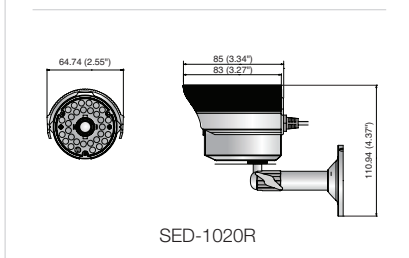

SDE-5003

SED-1020R