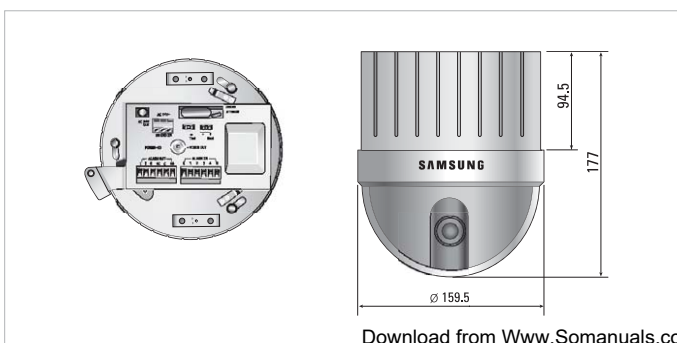

### Summary

SCC-641/643A, a built-in auto focus zoom lens camera with a maximum magnification of 220X, supports a wide range of functions including low-illumination, Day & Night, privacy, white balance, backlight compensation and auto focus. Its alarm and motion detection functions allow quick capturing of images from the site of an incident, with the pan and tilt movements and zoom in/out functions of the camera. This camera can be controlled with the exclusive SSC-1000 controller. SCC-641 does not support Day & Night and privacy zone.

### Features

- Accurately captures distant object with the maximum 220X zoom.
- Possible to connect up to a maximum of 256 cameras using the exclusive controller (SSC-1000) made by Samsung, which can control a range of functions including pan, tilt, zoom, preset and manual focus
- Minimum scene illumination : 0.005(color)/0.0005(B/W) Lux
- Day & Night (SCC-643A)
- Privacy zone (SCC-643A)
- Up to 128 preset points
- 360° horizontal and 180° vertical turning while searching, at a maximum speed of 240°/sec
- Motion detection
- Alarm Input: 4Ch, Alarm Output: 3Ch
- Horizontal resolution : 480 TV Lines
- Remote control through RS-485/RS-422
- Pan/Tilt/Zoom/Focus can be controlled from a PC (Separate software required)

### Dimensions (unit:mm)