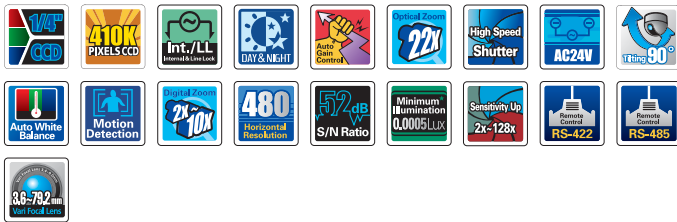

### Summary

SCC-641/643A, a built-in auto focus zoom lens camera with a maximum magnification of 220X, supports a wide range of functions including low-illumination, Day & Night, privacy, white balance, backlight compensation and auto focus. Its alarm and motion detection functions allow quick capturing of images from the site of an incident, with the pan and tilt movements and zoom in/out functions of the camera. This camera can be controlled with the exclusive SSC-1000 controller. SCC-641 does not support Day & Night and privacy zone.

### Features

- Accurately captures distant object with the maximum 220X zoom.
- Possible to connect up to a maximum of 256 cameras using the exclusive controller (SSC-1000) made by Samsung, which can control a range of functions including pan, tilt, zoom, preset and manual focus
- Minimum scene illumination : 0.005(color)/0.0005(B/W) Lux
- Day & Night (SCC-643A)
- Privacy zone (SCC-643A)
- Up to 128 preset points
- 360° horizontal and 180° vertical turning while searching, at a maximum speed of 240°/sec
- Motion detection
- Alarm Input: 4Ch, Alarm Output: 3Ch
- Horizontal resolution : 480 TV Lines
- Remote control through RS-485/RS-422
- Pan/Tilt/Zoom/Focus can be controlled from a PC (Separate software required)