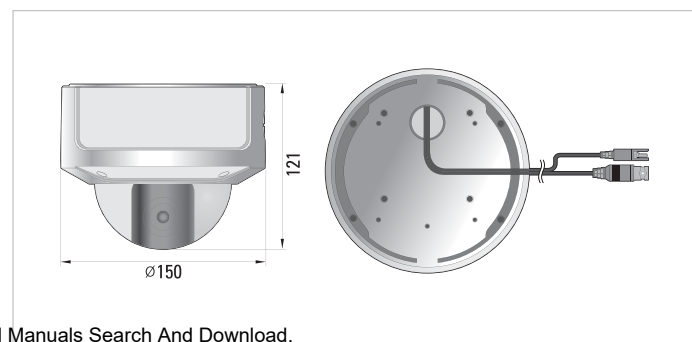

Features

- Horizontal resolution : 540 TV Lines
- Minimum scene illumination : (SCC-B5392 : 0.0009Lux
SCC-B5393 : 0.0009(color)/0.00009(B/W) Lux)
- External impact protection, water resistant and dust resistant (IP66 Grade)
- Horizontal and vertical mirroring
- 3-Axis Design • IP66 Grade
- DNR (Digital Noise Reduction)
- Variable focal length of lens (2.5-6mm / 2.9-10mm)

External impact protection, waterproof and dust proof

The SCC-B539X camera uses a polycarbonate dome cover, so that it is resistant to external impact. The camera housing is also water resistant and dust proof.

Impact

Waterproof

Specifications

Model	SCC-B5392		SCC-B5393	
Camera Type	1/3" Day & Night Color Fixed Dome Camera			
Image	Device	Super-HAD IT CCD		
	Effective Pixels	NTSC	811(H) x 508(V)	768(H) x 494(V)
PAL		795(H) x 596(V)	752(H) x 582(V)	
Scanning	System	NTSC : 525 Line, 2:1 Interlace / PAL : 625 Line, 2:1 Interlace		
Minimum Scene Illumination	Color	0.0009(Sens up 128X, 15IRE)Lux	0.0009(Sens up 128X, 15IRE)Lux	
	B/W	0.0009(Sens up 128X, 15IRE)Lux	0.00009(Sens up 128X, 15IRE)Lux	
Functions	Day & Night	Yes(Electric)		Yes(Moving Filter)
	Sens Up(LSS)	Off, AUTO 128X		
	BLC	Yes(On/Off)		
	Anti Vandal	Yes(IP66 Grade)		
Horizontal Resolution	540TV Lines			
Video Output	VBS 1.0Vp-p (75Ω, composite)			
Lens	Focal Length	2.5~6.0mm		
	Viewing Angle	Horizontal	108°(Wide) ~ 46°(Tele)	
		Vertical	80°(Wide) ~ 34°(tele)	
Operating Temperature	-10°C~50°C			
Operating Humidity	Within 90% RH			
Power Requirement	AC24V / DC12V compatible			
Power Consumption	1.7W			
Weight	960g			
Dimensions	150(ø) x 121(H)mm			
Body Color	EMS PEARL WHITE			

• SCC-B5394 is same as SCC-B5392 except for Focal length of Lens. (2.9~10mm)
• SCC-B5395 is same as SCC-B5393 except for Focal length of Lens. (2.9~10mm)

Dimensions (unit:mm)

Free Manuals Download Website