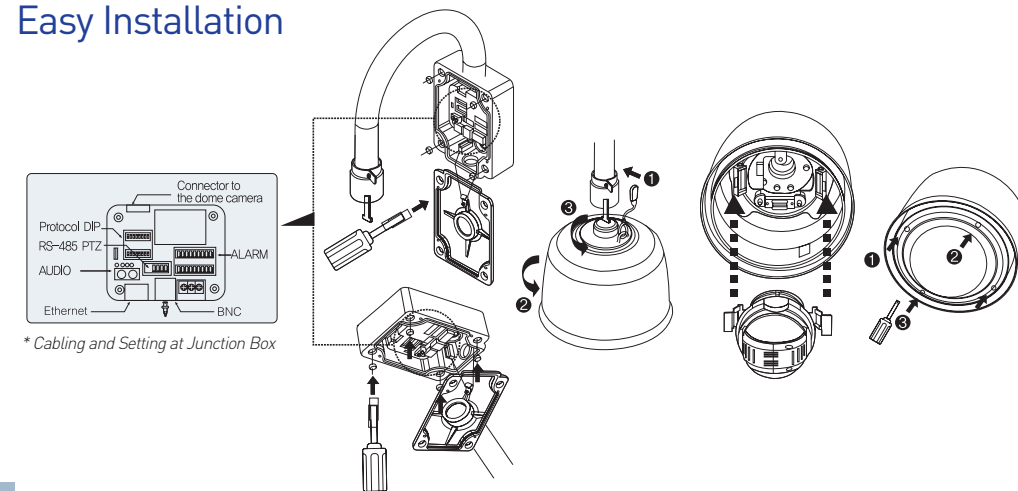

Easy Installation

Mounting Options