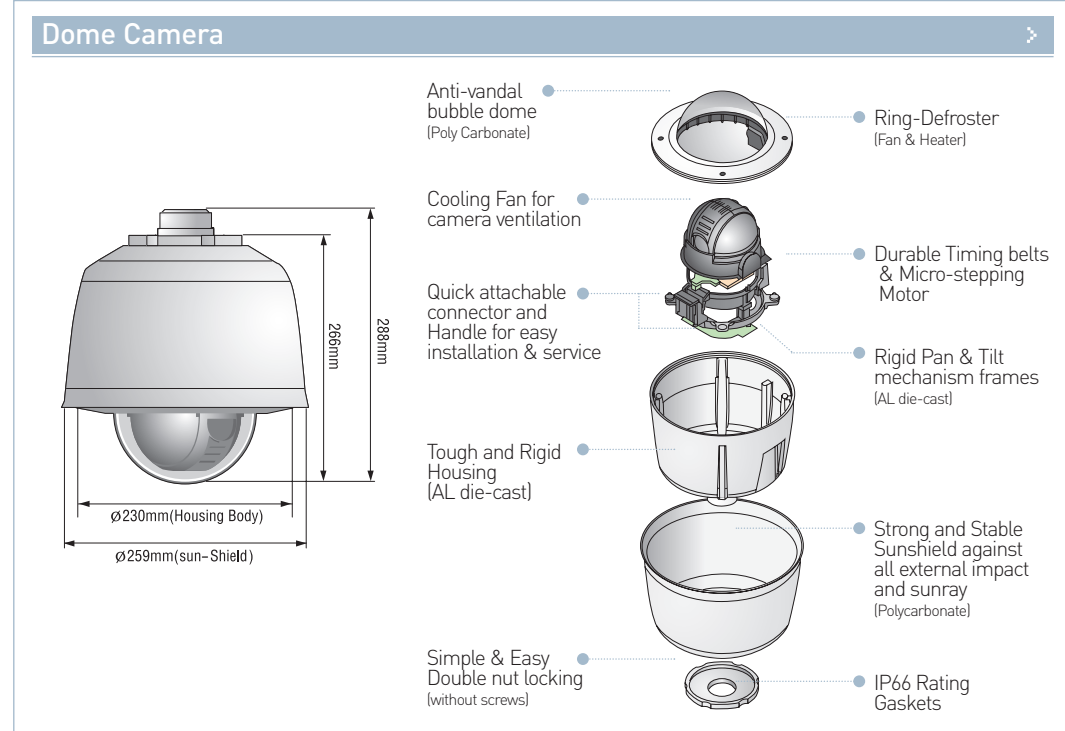

Samsung Electronics *NET.I*

36x Zoom SmartDome Network Camera SNC-C7478/C7478C

KEY Features

- Real-time 30(25) ips at High Resolution(D1)
- MPEG-4 & MJPEG Dual Encoding
- Digital Image Stabilizer
- True Day and Night Function (IR Cut Filter)
- WDR (Wide Dynamic Range)
- Bi-directional Audio Support
- DDNS Support
- Micro SD/SDHC Memory Card Slot for Alarm Recording
- IPv4/IPv6 support
- 432x Zoom Control (Optical 36x, Digital 12x)
- Rotating Speed : MAX. 360°/sec
- Smooth Manual Speed: MIN. 0.05 °/sec
- Endless 360° Pan Rotation
- Shortest Path by Vector Drive Technology
- High Accuracy with Micro-Stepping (256 Div.)
- Scheduled Preset Function
- Housing Design for Quick installations and Maintenance
- Vandal Proof/ Waterproof

Easy Installation

Mounting Options