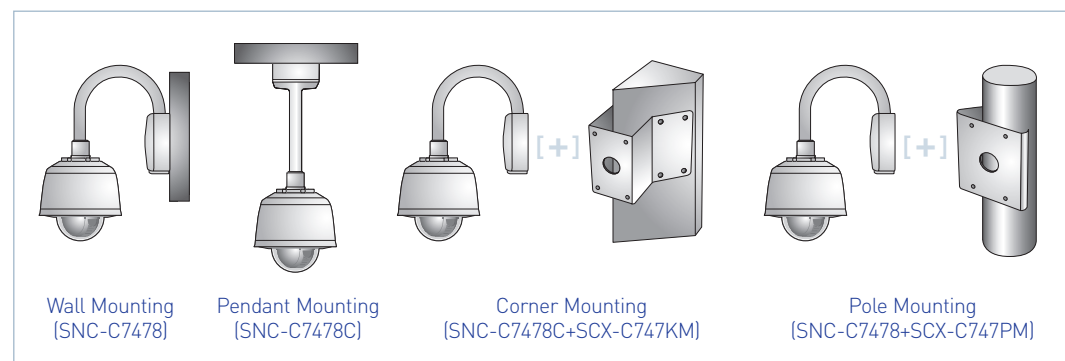

Samsung Electronics *NET.I*

36x Zoom SmartDome Network Camera SNC-C7478/C7478C

KEY Features

- Real-time 30(25) ips at High Resolution(D1)
- MPEG-4 & MJPEG Dual Encoding
- Digital Image Stabilizer
- True Day and Night Function (IR Cut Filter)
- WDR (Wide Dynamic Range)
- Bi-directional Audio Support
- DDNS Support
- Micro SD/SDHC Memory Card Slot for Alarm Recording
- IPv4/IPv6 support
- 432x Zoom Control (Optical 36x, Digital 12x)
- Rotating Speed : MAX. 360°/sec
- Smooth Manual Speed: MIN. 0.05 °/sec
- Endless 360° Pan Rotation
- Shortest Path by Vector Drive Technology
- High Accuracy with Micro-Stepping (256 Div.)
- Scheduled Preset Function
- Housing Design for Quick installations and Maintenance
- Vandal Proof/ Waterproof

Easy Installation

Mounting Options