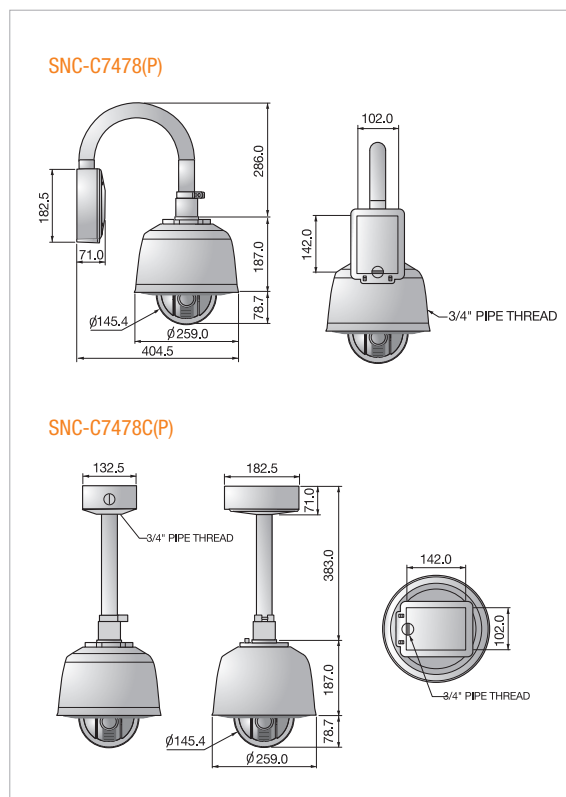

# 36x Zoom SmartDome Network Camera NEW SNC-C7478/C7478C

## Specifications (Camera)

Model		SNC-C7478(C)			
Camera Type	Color/BW	Color			
Image	Device	1/4" Ex-View HAD Progressive Scan CCD			
Min. Illumination	Color/BW	Level	Sens-up	Color	B/W(S/W)
		50 IRE	Off	1.4 Lux	0.15 Lux
		30 IRE	Off	0.84 Lux	0.09 Lux
		15 IRE	Off	0.42 Lux	0.045 Lux
		50 IRE	64 times	0.0219 Lux	0.0023 Lux
		30 IRE	64 times	0.0131 Lux	0.0014 Lux
		15 IRE	64 times	0.0066 Lux	0.0007 Lux
Resolution	Horizontal	Color : 540TVL BW : 570TVL			
PAN/TILT	Speed	Manual Pan	0.05°~ 360°		
		Preset Pan	360°		
		Manual Tilt	0.05°~ 360°		
		Preset Tilt	360°		
	Range	Panning	0°~ 360°(Endless)		
		Tilting	180°		
	Number of Auto PAN		8		
	Number of Preset		127		
	Number of Pattern		4		
	Lens	Focal Length	3.4 ~ 122.4mm		
Zoom Ratio		36x Optical, 12x Digital			
Aperature Ratio		F1.6(W) / F4.5(T)			
Viewing Angle		Tele	1.70°(H) x 1.27°(V)		
		Wide	57.80°(H) x 43.35°(V)		
Lens Drive Type		DC Auto Iris			
Mount Type		Board-in type			
Functions		Number of Privacy Zone	8		
		Day/Night	Auto / Day / Night (ICR)		
		Wide Dynamic Range	On/Off		
	Digital Zoom	Yes (~12x)			
Environmental Conditions	Fan / Heater	Yes			
	Operating Temperature	-45°C ~ +50°C			
	Operating Humidity	Less than 90%			
Power	Power Requirement	AC 24V			
	Power Consumption	24W(Heater OFF) / 57W(Heater ON)			
Physical Specification	Dimensions	SNC-C7478	259(ø) x 552(H) x 404.5(D) mm		
		SNC-C7478C	259(ø) x 649(H) x D259(D) mm		
	Weight	Net	6kg		
	Color	Body	White Grey		

## Dimensions (unit:mm)