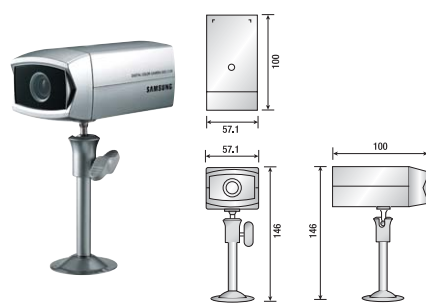

Weather Resistant Camera : SOC-C120