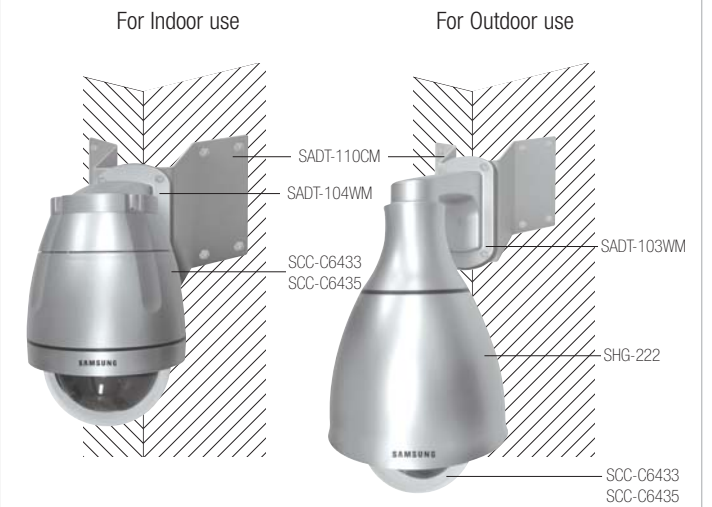

Specifications

Model	SCC-C6433(P)	SCC-C6435(P)		
Camera Type	Color			
Image	Device	1/4" Super HAD CCD	1/4" Ex-View HAD CCD	
	Effective Pixels	NTSC 768(H) x 494(V) PAL 752(H) x 582(V)	768(H) x 494(V) 752(H) x 582(V)	
Minimum Scene Illumination	Color	0.6 Lux(15IRE,Sens-up Off) 0.002 Lux(15IRE, Sens-up 256x)	0.3 Lux(15IRE,Sens-up Off) 0.001 Lux(15IRE, Sens-up 256x)	
	B/W	0.06 Lux(15IRE,Sens-up Off) 0.0002 Lux(15IRE, Sens-up 256x)	0.03 Lux(15IRE,Sens-up Off) 0.0001 Lux(15IRE, Sens-up 256x)	
PAN/TILT	Speed	Manual Pan	0.1~180°/sec	
		Preset Pan	400°/sec	
	Range	Manual Tilt	0.1~90°/sec	
		Preset Tilt	200°/sec	
Range	Panning	0~360° (Endless)		
	Tilting	0~180°		
Number of Auto PAN		4		
Number of Preset		128		
Number of Pattern		3		
Functions	Number of Privacy Zone		16	
	Day & Night		Color/BW/Auto (Moving Filter)	
	Line Lock		INT/Line Lock	
	White Balance		ATW1/ATW2/AWC/MANUAL	
	D-Zoom		Yes (~16x)	
	High Speed Shutter		Yes (OFF ~ 1/10K)	
	Motion Detection		Yes	
	Sens Up		Yes (2x ~ 256x)	
	Camera ID		Max 20 Character	
	Remote Control		RS485(Half&Full Duplex)/RS422	
	Alarm	Input	8	
		Output	3(Open Collector 1 relay)	
Wide Dynamic Range		N/A	Yes	
Horizontal Resolution		540(Color)/570(BW) TV Lines		
Video Output		VBS 1.0Vp-p		
S/N Ratio		About 50 dB		
Lens	Focal Length	3.55 ~ 113mm		
	Zoom Ratio	32x Optical		
	Aperture Ratio	F1.69(W)/F4.17(T)		
	Viewing Angle	Tele	1.78°(H) x 1.34°(V)	
Wide		56.41°(H) x 43.01°(V)		
Operating Temperature		-10°C ~ + 50°C		
Operating Humidity		Less than 90%		
Power Requirement		NTSC : AC24 V, 60Hz / PAL : AC24 V, 50Hz		
Power Consumption		19W	20W	
LED Indicator		Yes		
Dimensions		177(φ) X 233.5(H)mm		
Weight		2400g		
Color		Silver		

I Housing Installation Guide

Ceiling Installation

Pole Installation

Pole (1.5" NPT) Installation

Wall Installation

Corner Installation

Free Manuals Download Website

<http://myh66.com>