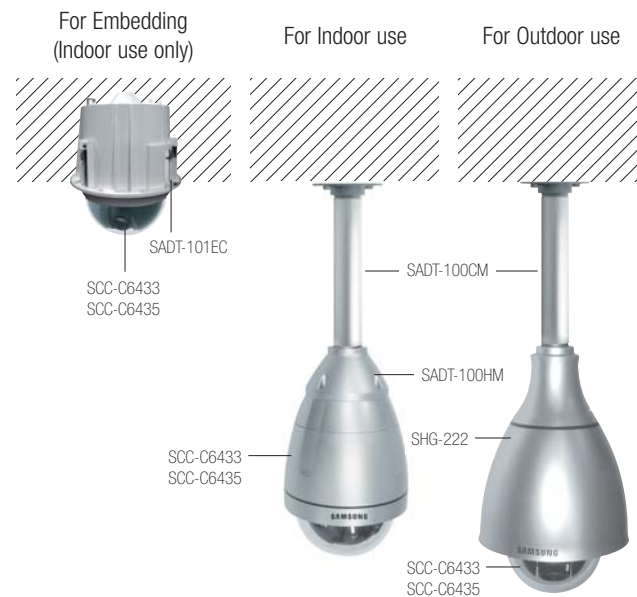

I Housing Installation Guide

Ceiling Installation