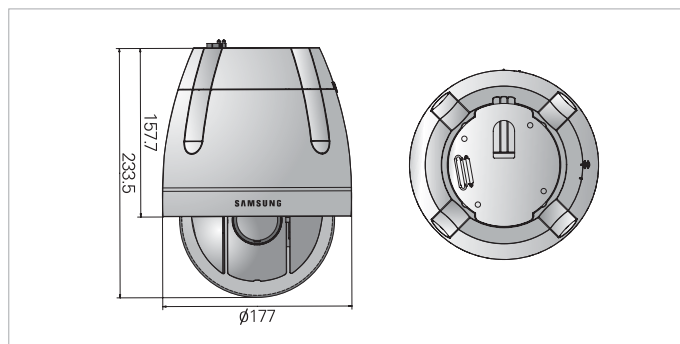

High Resolution

540(Color) / 570(BW) TV Lines
This camera has realized the high resolution 540 lines using the full digital image processing and special algorithm technologies.

480 TV Lines

540 TV Lines

Dimensions (unit:mm)

Specifications

Model	SCC-C6433(P)	SCC-C6435(P)		
Camera Type	Color			
Image	Device	1/4" Super HAD CCD	1/4" Ex-View HAD CCD	
	Effective Pixels	NTSC 768(H) x 494(V) PAL 752(H) x 582(V)	768(H) x 494(V) 752(H) x 582(V)	
Minimum Scene Illumination	Color	0.6 Lux(15IRE,Sens-up Off) 0.002 Lux(15IRE, Sens-up 256x)	0.3 Lux(15IRE,Sens-up Off) 0.001 Lux(15IRE, Sens-up 256x)	
	B/W	0.06 Lux(15IRE,Sens-up Off) 0.0002 Lux(15IRE, Sens-up 256x)	0.03 Lux(15IRE,Sens-up Off) 0.0001 Lux(15IRE, Sens-up 256x)	
PAN/TILT	Speed	Manual Pan	0.1~180°/sec	
		Preset Pan	400°/sec	
	Range	Manual Tilt	0.1~90°/sec	
		Preset Tilt	200°/sec	
Range	Panning	0~360° (Endless)		
	Tilting	0~180°		
Number of Auto PAN		4		
Number of Preset		128		
Number of Pattern		3		
Functions	Number of Privacy Zone		16	
	Day & Night		Color/BW/Auto (Moving Filter)	
	Line Lock		INT/Line Lock	
	White Balance		ATW1/ATW2/AWC/MANUAL	
	D-Zoom		Yes (~16x)	
	High Speed Shutter		Yes (OFF ~ 1/10K)	
	Motion Detection		Yes	
	Sens Up		Yes (2x ~ 256x)	
	Camera ID		Max 20 Character	
	Remote Control		RS485(Half&Full Duplex)/RS422	
	Alarm	Input	8	
		Output	3(Open Collector 1 relay)	
Wide Dynamic Range		N/A	Yes	
Horizontal Resolution		540(Color)/570(BW) TV Lines		
Video Output		VBS 1.0Vp-p		
S/N Ratio		About 50 dB		
Lens	Focal Length	3.55 ~ 113mm		
	Zoom Ratio	32x Optical		
	Aperture Ratio	F1.69(W)/F4.17(T)		
	Viewing Angle	Tele	1.78°(H) x 1.34°(V)	
Wide		56.41°(H) x 43.01°(V)		
Operating Temperature		-10°C ~ + 50°C		
Operating Humidity		Less than 90%		
Power Requirement		NTSC : AC24 V, 60Hz / PAL : AC24 V, 50Hz		
Power Consumption		19W	20W	
LED Indicator		Yes		
Dimensions		177(φ) X 233.5(H)mm		
Weight		2400g		
Color		Silver		