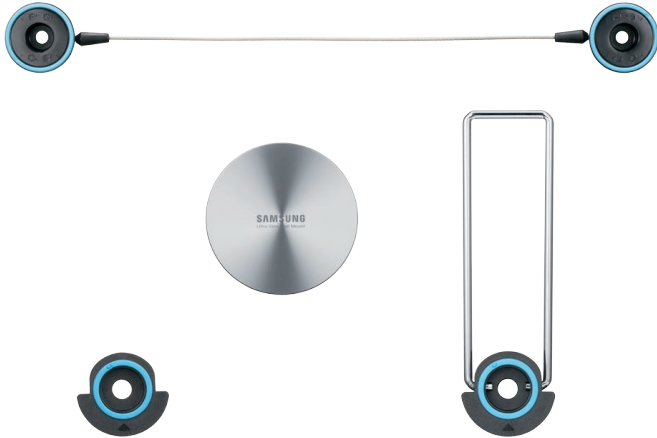

WMN3000B Series

Ultra Slim Wall Mount
(46" – 60" ; Series specific).

PRODUCT HIGHLIGHTS

Ultra Slim Depth: 0.6" from Wall.

KEY FEATURES

Simple and Easy Installation

Minimal Surface Damage

VESA-Compliant

"Picture Frame" Like Adjustment

COMPATIBILITY

	2013 (F model)	2012 (E and ES models)	2011 (D model)
LED	F7500 (46" – 60")	ES7100 and above (46" – 60")	D4000 and above (46" – 60")
PDP	F8500 (51" only)	E7000 and E8000 (51" only)	D6500 and above (51" only)

NET DIMENSIONS & WEIGHT (WxHxD)

Package Dimensions: 7.5" x 9.3" x 2.4"

Package Weight: 2.65 lbs.

UPC: 887276847702

Order Code: WMN3000BX/ZA

Free Manuals Download Website

<http://myh66.com>

<http://usermanuals.us>