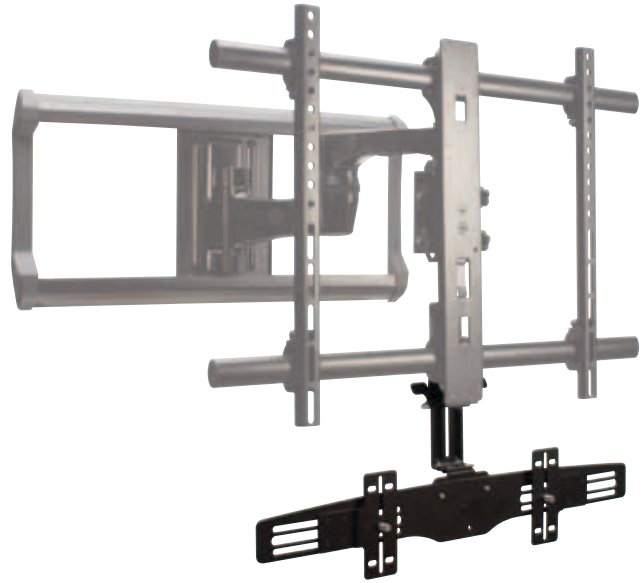

NEW VISIONMOUNT® SOUNDBAR SPEAKER MOUNT

MODEL VMA202-B1

Save space and improve sound quality

The new VMA202 soundbar speaker mount was specially engineered to fit VisionMount XF228, LF228, VLMF109, LF220, VMF220 and VLF210 mounts for an optimal listening experience. This great space-saving solution attaches to the bottom of compatible Sanus mounts to allow sound to move with the TV, giving your customers the best sound quality. The VMA202 is easy to install and requires no additional drilling. ProSet™ height and level adjustments allow easy vertical and horizontal correction for perfect speaker positioning beneath the TV.

VMA202 shown

www.sanus.com • 800.359.5520

NEW VISIONMOUNT® SOUNDBAR SPEAKER MOUNT

MODEL VMA202 Soundbar Speaker Mount

PRODUCT DIMENSIONS (w x d x h)

33.9" x 2.1" x 14.9"
86.1 x 5.3 x 37.8 cm

PACKAGE DIMENSIONS (w x d x h)

3

MASTER PACK DIMENSIONS (w x d x h)

31.3" x 9.2" x 10.2"
79.5 x 23.4 x 25.9 cm

MASTER PACK WEIGHT

27.5 lbs / 12.5 kg

LIST PRICE

\$89.⁹⁹

AVAILABLE

July 22, 2010

UPC

793795521262

VMA202 SHOWN

- Attaches directly to VisionMount XF228, LF228, VLMF109, LF220, VMF220 and VLF210 mounts for an optimal listening experience
- Universal design fits soundbars and center-channel speakers weighing up to 35 lbs.
- ProSet™ height adjustment raises or lowers the speaker beneath the TV
- ProSet™ level adjustment allows easy horizontal leveling
- Easy to install; no additional drilling required