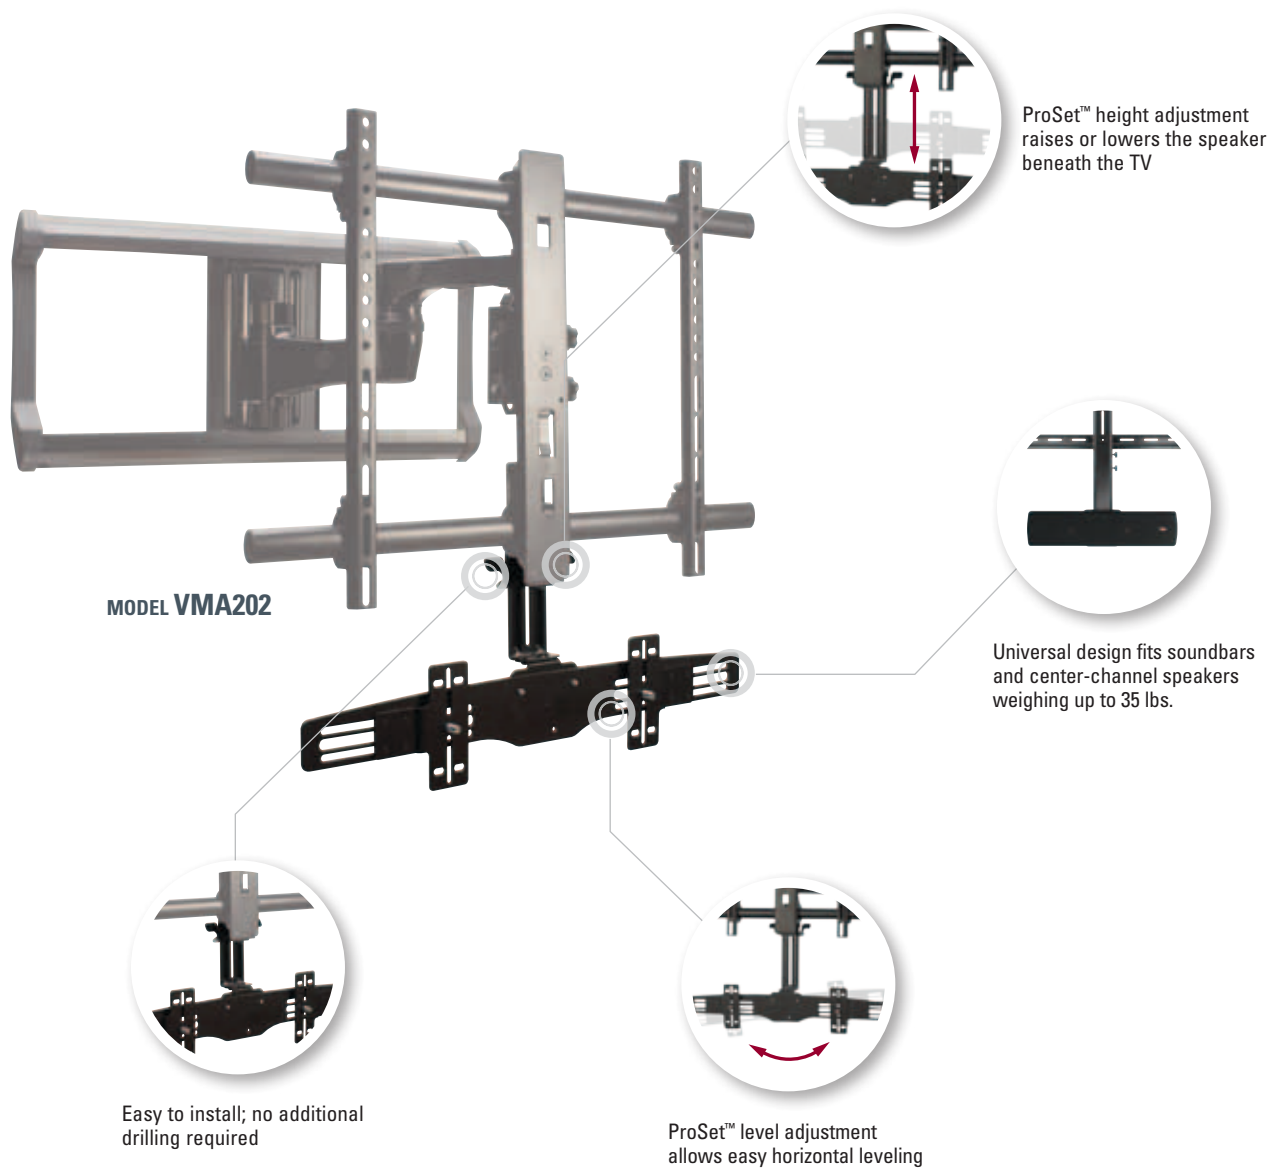

NEW VISIONMOUNT® SOUNDBAR SPEAKER MOUNT

MODEL VMA202-B1

Save space and improve sound quality

The new VMA202 soundbar speaker mount was specially engineered to fit VisionMount XF228, LF228, VLMF109, LF220, VMF220 and VLF210 mounts for an optimal listening experience. This great space-saving solution attaches to the bottom of compatible Sanus mounts to allow sound to move with the TV, giving your customers the best sound quality. The VMA202 is easy to install and requires no additional drilling. ProSet™ height and level adjustments allow easy vertical and horizontal correction for perfect speaker positioning beneath the TV.

VMA202 shown

www.sanus.com • 800.359.5520

NEW VISIONMOUNT® SOUNDBAR SPEAKER MOUNT

MODEL VMA202 Soundbar Speaker Mount

PRODUCT DIMENSIONS (w x d x h)

33.9" x 2.1" x 14.9"
86.1 x 5.3 x 37.8 cm

PACKAGE DIMENSIONS (w x d x h)

3

MASTER PACK DIMENSIONS (w x d x h)

31.3" x 9.2" x 10.2"
79.5 x 23.4 x 25.9 cm

MASTER PACK WEIGHT

27.5 lbs / 12.5 kg

LIST PRICE

\$89.⁹⁹

AVAILABLE

July 22, 2010

UPC

793795521262

VMA202 SHOWN

- Attaches directly to VisionMount XF228, LF228, VLMF109, LF220, VMF220 and VLF210 mounts for an optimal listening experience
- Universal design fits soundbars and center-channel speakers weighing up to 35 lbs.
- ProSet™ height adjustment raises or lowers the speaker beneath the TV
- ProSet™ level adjustment allows easy horizontal leveling
- Easy to install; no additional drilling required