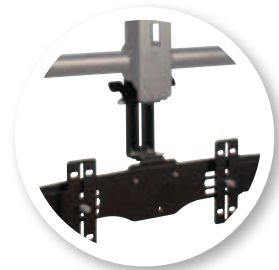

Easy to install