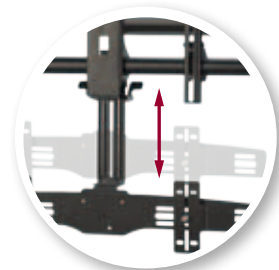

ProSet™ height adjustment