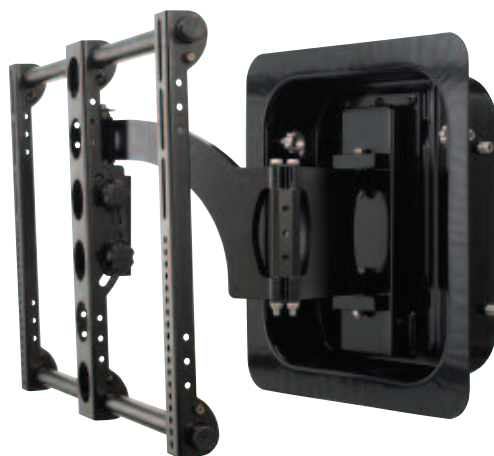

NEW VISIONMOUNT® RECESSED IN-WALL BOX

New Recessed Box Holds Full Motion Wall Mount Recommended For Medium To Large Flat-Panel TVs From 23" to 50"

Our new recessed in-wall box was specially engineered to allow a flat-panel TV to rest nearly flush against the wall, so the mount and hardware are hidden. The LR1A is easily installed and supports VisionMount VM400 and LRF118 wall mounts to hold virtually any flat-panel TV from 23" to 50". Available in black, silver or paintable white finish and features heavy-gauge steel construction for extra strength.

NEW VISIONMOUNT® RECESSED IN-WALL BOX

The new LR1A recessed box allows a TV to be flush to the wall, so it hangs like a picture.

1. Cut a hole in the sheetrock between 16" center studs and set the LR1A inside.*
2. The finger-adjustable Quick Shims allow you to easily position and level the box and then secure it in place using provided hardware.
3. There are cutouts for signal and power cables on top and bottom, plus it's available in silver, black or paintable white to match any décor.
4. Once the LR1A is in place, choose a full-motion mount (model LRF118 or VM400) that fits your TV.

	DESCRIPTION Full-motion wall mount for large flat-panel TVs; allows ±6° lateral roll to ensure TV is perfectly level after hanging		MODEL LRF118-S1 LRF118-B1	
	PRODUCT DIMENSIONS 29.5" w x 1.5"-17" d x 19.5" h 74.9 x 3.8-43.2 x 49.5 cm	PACKAGE DIMENSIONS 27.5" w x 19.5" d x 4.5" h 68.8 x 49.5 x 11.5 cm	UPC LRF118-S1 793795362285 LRF118-B1 793795362278	
	MOUNTING PATTERN VESA 200, Universal	WEIGHT CAPACITY 130lbs. 59 kg	TV SIZE 30" – 50"	MSRP/MAP \$349.99