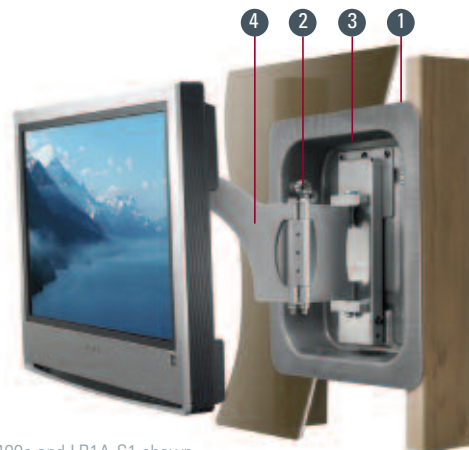

NEW VISIONMOUNT® RECESSED IN-WALL BOX

New Recessed Box Holds Full Motion Wall Mount Recommended For Medium To Large Flat-Panel TVs From 23" to 50"

Our new recessed in-wall box was specially engineered to allow a flat-panel TV to rest nearly flush against the wall, so the mount and hardware are hidden. The LR1A is easily installed and supports VisionMount VM400 and LRF118 wall mounts to hold virtually any flat-panel TV from 23" to 50". Available in black, silver or paintable white finish and features heavy-gauge steel construction for extra strength.

NEW VISIONMOUNT® RECESSED IN-WALL BOX

The new LR1A recessed box allows a TV to be flush to the wall, so it hangs like a picture.

1. Cut a hole in the sheetrock between 16" center studs and set the LR1A inside.*
2. The finger-adjustable Quick Shims allow you to easily position and level the box and then secure it in place using provided hardware.
3. There are cutouts for signal and power cables on top and bottom, plus it's available in silver, black or paintable white to match any décor.
4. Once the LR1A is in place, choose a full-motion mount (model LRF118 or VM400) that fits your TV.

	DESCRIPTION Full-motion wall mount for large flat-panel TVs; allows ±6° lateral roll to ensure TV is perfectly level after hanging		MODEL LRF118-S1 LRF118-B1	
	PRODUCT DIMENSIONS 29.5" w x 1.5"-17" d x 19.5" h 74.9 x 3.8-43.2 x 49.5 cm	PACKAGE DIMENSIONS 27.5" w x 19.5" d x 4.5" h 68.8 x 49.5 x 11.5 cm	UPC LRF118-S1 793795362285 LRF118-B1 793795362278	
	MOUNTING PATTERN VESA 200, Universal	WEIGHT CAPACITY 130lbs. 59 kg	TV SIZE 30" – 50"	MSRP/MAP \$349.99