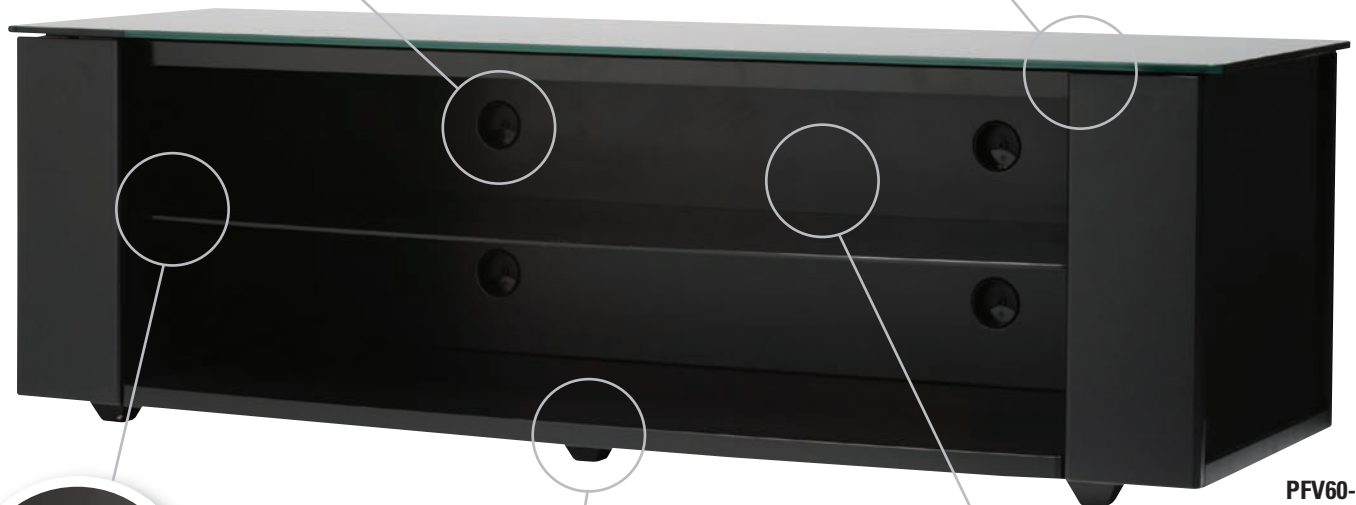

NEW SANUS® AV FOUNDATIONS® PLATINUM SERIES FURNITURE

Introducing the latest addition to the Platinum Foundations family

New Platinum Series PFV60, PFV48 and PFAV30 AV stands feature a sleek, modern design to accommodate large flat-panel TVs and AV components with style. Available in a durable black powder-coated finish, each piece offers strong tempered-glass shelves and extra-large cable management channels to conceal and route even the most complex cable arrangements. Smoked glass side panels offer an enclosed feel while open architecture allows unrestricted airflow, keeping components cool for optimal performance.

model PFV60-B1 shown

Extra-large cable management channels conceal and route complex cable arrangements

Sleek smoked glass and black powder-coated finish make this modern piece a great addition to any home theater

NEW SANUS® AV FOUNDATIONS® PLATINUM SERIES FURNITURE

MODEL: PFAV30-B1

DESCRIPTION

Four-shelf video/AV stand; available in powder-coated black.

PRODUCT DIMENSIONS (w x d x h)

30.75" x 20.67" x 31.29"
78.1 x 52.5 x 79.48 cm

MODEL: PFV48-B1

DESCRIPTION

Three-shelf video/AV stand; available in powder-coated black.

PRODUCT DIMENSIONS (w x d x h)

48" x 20.7" x 18.8"
121.9 x 52.5 x 47.8 cm

PACKAGE DIMENSIONS (w x d x h) / WEIGHT

51" x 23.5" x 3.7" / 117 lbs
129.5 x 59.7 x 9.4 cm / 53 kg