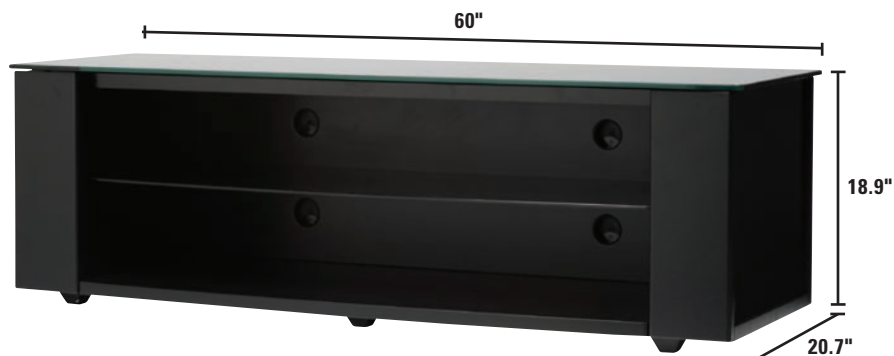

DESCRIPTION

Three-shelf video/AV stand; available in powder-coated black.

PRODUCT DIMENSIONS (w x d x h)

60" x 20.7" x 18.9"
152.4 x 52.5 x 48 cm

PACKAGE DIMENSIONS (w x d x h) / WEIGHT

63" x 23.8" x 3.9" / 139 lbs
160.02 x 60.45 x 9.9 cm / 63.05 kg

MASTER PACK QUANTITY

1

TOP SHELF SIZE/CAPACITY

60" x 20.7" / 150 lbs
152.4 x 52.5 cm / 68 kg

MID SHELF SIZE/CAPACITY

46.9 x 17.7" / 60 lbs
119.1 x 45 cm / 27 kg

BOTTOM SHELF SIZE/CAPACITY

46.9 x 17.7" / 100 lbs
119.1 x 45 cm / 45 kg

LIST PRICE

\$349.99

PFV60-B1

- Extra-large cable management channels conceal and route complex cable arrangements
- Open architecture allows unrestricted airflow to keep components cool
- Adjustable tempered-glass shelf holds up to 60 lbs to provide added strength and safety
- Sleek smoked glass and black powder-coated finish make this modern piece a great addition to any home theater