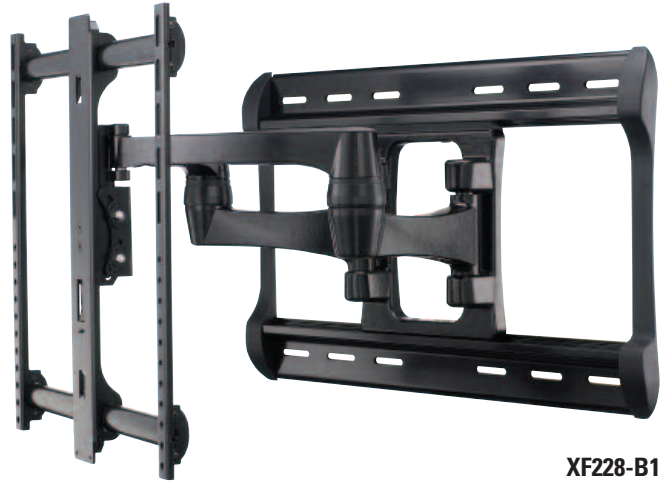

NEW VISIONMOUNT® EXTRA-LARGE AND LARGE FULL-MOTION MOUNTS

New full-motion mounts make installation a dream

The HDpro™ Series XF228 and LF228 mounts were engineered with the custom installer in mind. They feature pre-assembled interfaces and strong, ultra-light extruded aluminum wall plates for the easiest and quickest installation possible. The QuickConnect™ system allows the mounting head to snap onto the arm assembly with one easy movement and unlock with the push of a button. ProSet™ post-installation height and leveling adjustments ensure TVs are always perfectly positioned after mounting. But here's the major innovation: these sturdy mounts feature FollowThru™ in-arm cable channels, which protect and completely conceal all cables without inhibiting movement, even through the joint.

Lightweight extruded aluminum wall plate features an open design to make installation and cable management a breeze

XF228-B1

Arm assembly shifts left and right on wall plate so TV is always centered, even if wall studs are not

MASTER PACK QUANTITY

1

TV SIZE RANGE/WEIGHT

37" - 63" / 200 lbs
94 – 160 cm / 90.7 kg

TILT RANGE/ ROLL/ SWIVEL/ EXTENSION

5° - 15° / ±5° / ±75° / 28"

LIST PRICE

\$619.99

XF228-B1

- FollowThru™ in-arm cable management channel protects and completely conceals all cables without inhibiting movement, even through the joint
- Virtual Axis™ tilting technology allows effortless viewing angle adjustment without the use of tools
- Lightweight extruded aluminum wall plate features an open design to make installation and cable management a breeze
- Arm assembly shifts left and right on wall plate so TV is always centered, even if wall studs are not
- ProSet™ post-installation height and level adjustments ensure TV is perfectly positioned after mounting
- QuickConnect™ system allows mounting head to snap onto arm assembly with one easy movement and unlock with the push of a button