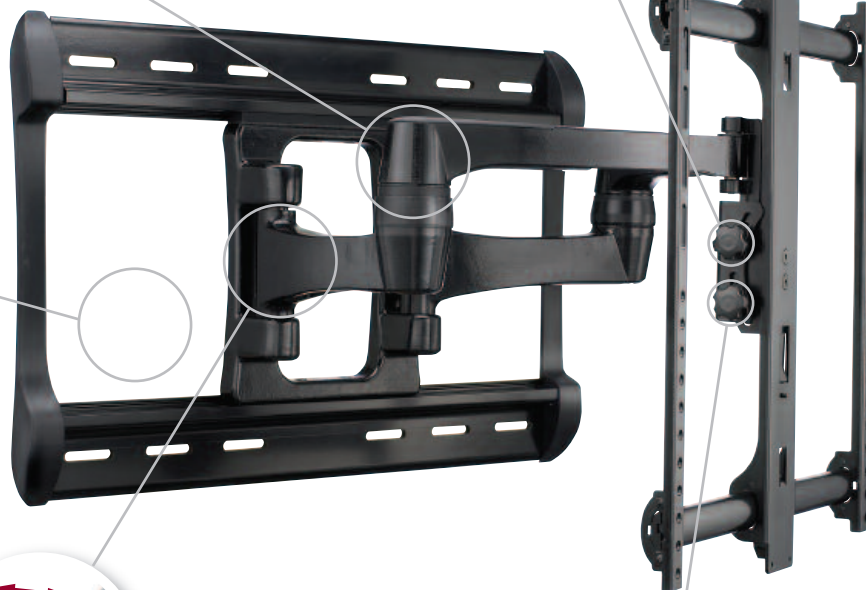

NEW VISIONMOUNT® EXTRA-LARGE AND LARGE FULL-MOTION MOUNTS

New full-motion mounts make installation a dream

The HDpro™ Series XF228 and LF228 mounts were engineered with the custom installer in mind. They feature pre-assembled interfaces and strong, ultra-light extruded aluminum wall plates for the easiest and quickest installation possible. The QuickConnect™ system allows the mounting head to snap onto the arm assembly with one easy movement and unlock with the push of a button. ProSet™ post-installation height and leveling adjustments ensure TVs are always perfectly positioned after mounting. But here's the major innovation: these sturdy mounts feature FollowThru™ in-arm cable channels, which protect and completely conceal all cables without inhibiting movement, even through the joint.

model LF228-B1 shown

FollowThru™ in-arm cable management channel protects and completely conceals all cables without inhibiting movement, even through the joint

Virtual Axis™ tilting technology allows effortless viewing angle adjustment without the use of tools

Lightweight extruded aluminum wall plate features an open design to make installation and cable management a breeze

XF228-B1

Arm assembly shifts left and right on wall plate so TV is always centered, even if wall studs are not