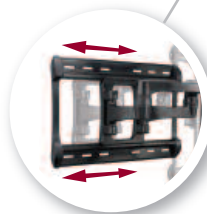

NEW VISIONMOUNT® EXTRA-LARGE AND LARGE FULL-MOTION MOUNTS

New full-motion mounts make installation a dream

The HDpro™ Series XF228 and LF228 mounts were engineered with the custom installer in mind. They feature pre-assembled interfaces and strong, ultra-light extruded aluminum wall plates for the easiest and quickest installation possible. The QuickConnect™ system allows the mounting head to snap onto the arm assembly with one easy movement and unlock with the push of a button. ProSet™ post-installation height and leveling adjustments ensure TVs are always perfectly positioned after mounting. But here's the major innovation: these sturdy mounts feature FollowThru™ in-arm cable channels, which protect and completely conceal all cables without inhibiting movement, even through the joint.

model LF228-B1 shown

FollowThru™ in-arm cable management channel protects and completely conceals all cables without inhibiting movement, even through the joint

Virtual Axis™ tilting technology allows effortless viewing angle adjustment without the use of tools

Lightweight extruded aluminum wall plate features an open design to make installation and cable management a breeze

XF228-B1

Arm assembly shifts left and right on wall plate so TV is always centered, even if wall studs are not