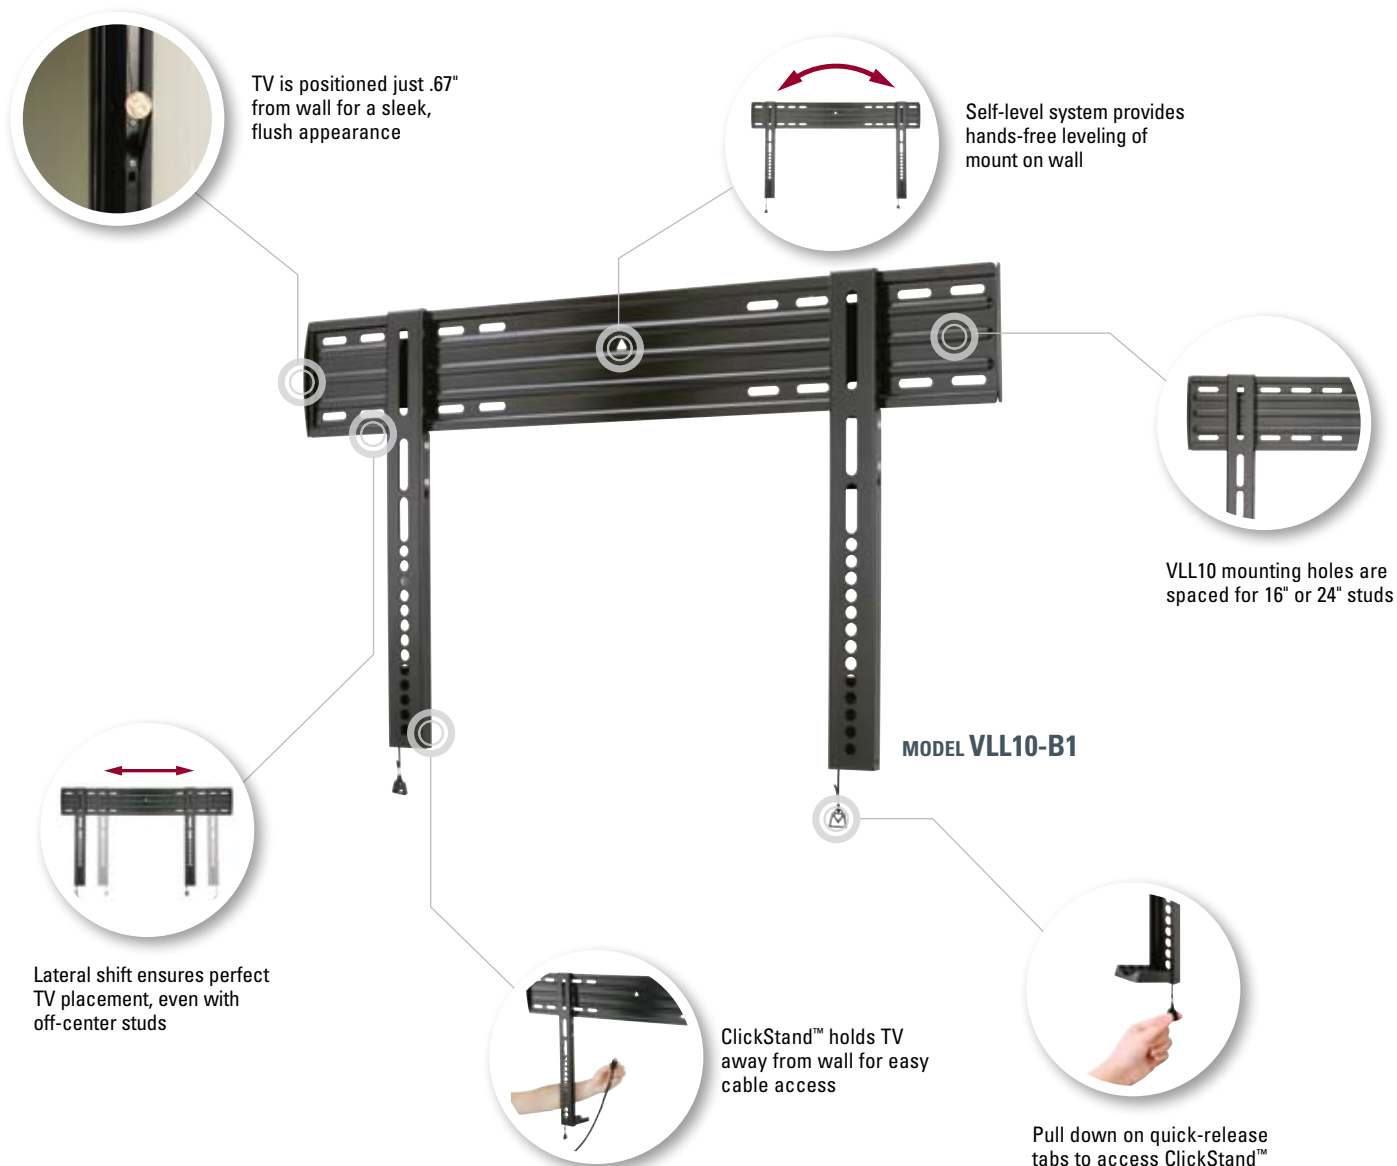

# NEW VISIONMOUNT® SUPER SLIM LOW-PROFILE MOUNTS

MODEL VLL10-B1

MODEL VML10-B1

## Specially designed to highlight the sleek look of ultra-thin flat-panel TVs

New VML10 and VLL10 Super Slim mounts are designed to emphasize the sleek look of ultra-thin LCD, plasma and LED TVs by placing them just .67" from the wall. But unlike other low-profile mounts, Sanus' new Super Slim mounts feature exclusive ClickStand™ technology, which holds the bottom of the TV away from the wall for easy access to cables — without removing the TV from the mount. The VML10 and VLL10 also offer lateral shift adjustment, allowing you to slide the TV left and right on the wall plate so it's positioned exactly where you want it, even with off-center wall studs.

VLL10-B1 shown

TV is positioned just .67" from wall for a sleek, flush appearance

Self-level system provides hands-free leveling of mount on wall

VLL10 mounting holes are spaced for 16" or 24" studs

Lateral shift ensures perfect TV placement, even with off-center studs

### UPC

793795521316

VLL10-B1 SHOWN

- TV is positioned less just .67" from wall for a sleek, flush appearance
- Self-level system provides hands-free leveling of mount on wall
- Lateral shift ensures perfect TV placement, even with off-center studs
- ClickStand™ holds TV away from wall for easy cable access
- Pull down on quick-release tabs to access ClickStand™
- Mounting holes are spaced for 16" or 24" studs