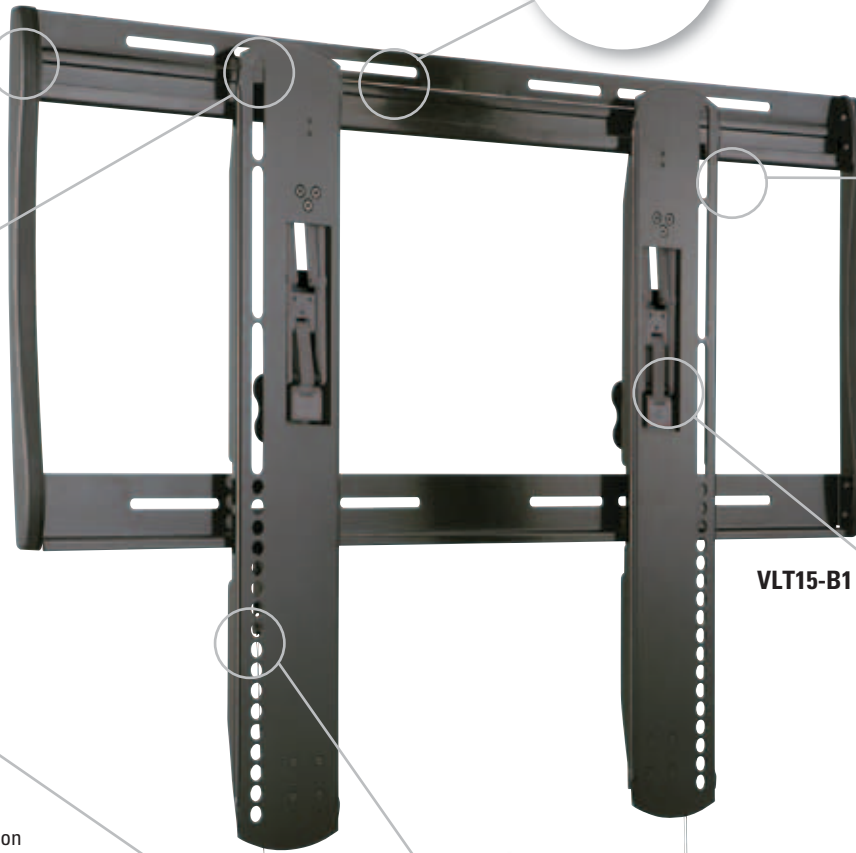

## Specially designed to highlight the sleek look of ultra-thin flat-panel TVs

Our new VLT15 Super Slim tilting mount offers the best of both worlds: it places ultra-thin LCD, plasma and LED TVs just .82" from the wall, yet still allows up to 10° of tilting capability. The VLT15 features the revolutionary Adjustable Virtual Axis™ technology, exclusively engineered by Sanus to compensate for today's variety of flat-panel TV depths and weights. Unlike other ultra-thin mounts on the market, the VLT15 also offers additional exclusive features including ProSet™ post-installation adjustments and ClickStand™ cable maintenance technology, making it incredibly easy to install and use.

model VLT15-B1 shown

Super Slim tilting mount sits just .82" from wall to complement the sleek look of ultra-thin TVs

Wall plate mounting holes designed to accommodate 16" or 24" on-center studs

ProSet™ post-installation height and leveling adjustments allow TV to be perfectly positioned after hanging

Lateral shift feature allows TV to move left and right for perfect placement with off-center studs

Convenient quick-release tabs on mounting brackets stay hidden, but easily pull down to unlock TV from wall plate for cable access

- Super Slim tilting mount sits just .82" from wall to complement the sleek look of ultra-thin TVs
- Adjustable Virtual Axis™ tilting technology is engineered to compensate for a variety of flat-panel TV depths
- ProSet™ post-installation height and leveling adjustments allow TV to be perfectly positioned after hanging
- Innovative ClickStand™ holds TV away from wall for easy cable access without having to remove TV
- Convenient quick-release tabs easily pull down to unlock TV from wall plate for cable access
- Lateral shift feature allows TV to move left and right for perfect placement with off-center studs
- Wall plate mounting holes designed to accommodate 16" or 24" on-center studs