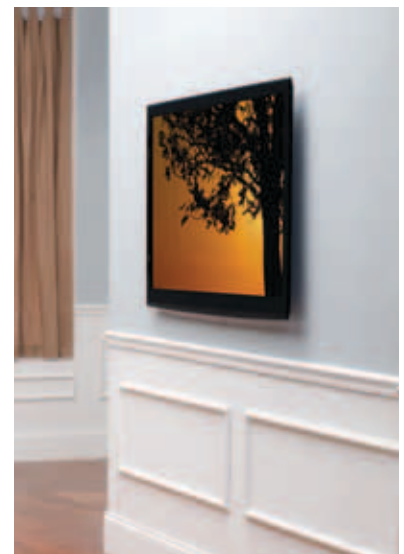

- Super Slim tilting mount sits just .82" from wall to complement the sleek look of ultra-thin TVs
- Adjustable Virtual Axis™ tilting technology is engineered to compensate for a variety of flat-panel TV depths
- ProSet™ post-installation height and leveling adjustments allow TV to be perfectly positioned after hanging
- Innovative ClickStand™ holds TV away from wall for easy cable access without having to remove TV
- Convenient quick-release tabs easily pull down to unlock TV from wall plate for cable access
- Lateral shift feature allows TV to move left and right for perfect placement with off-center studs
- Wall plate mounting holes designed to accommodate 16" or 24" on-center studs

TV sits just .82" from wall

model VLT15-B1 shown

ProSet™ Technology

**Problem:** TV does not appear level with its surroundings.

**Solution:** Exclusive ProSet™ technology allows height and leveling adjustments after the TV is mounted.