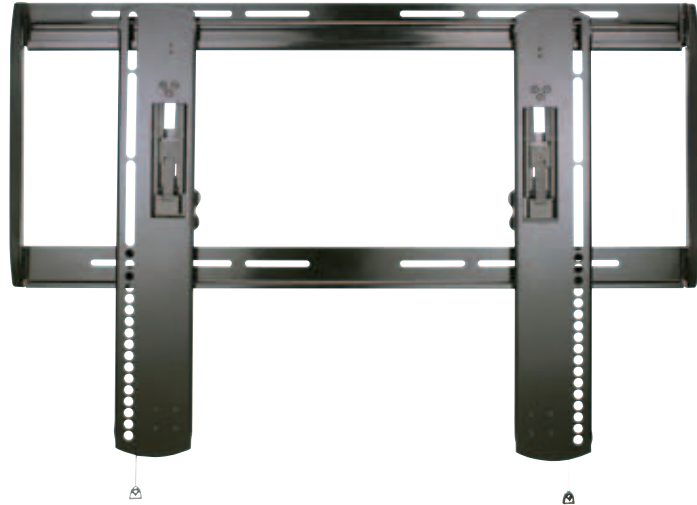

NEW VISIONMOUNT SUPER SLIM TILTING MOUNT

MODEL: VLT15

DESCRIPTION

Super Slim Large Tilting Mount for 37" – 65" TVs

PRODUCT DIMENSIONS (w x d x h)

32.4" x .82" x 23.8"
82.3 x 2.2 x 60.5 cm

PACKAGE DIMENSIONS (w x d x h)

37.6" x 2.5" x 16.2"
95.5 x 6.4 x 41.1 cm

MASTER PACK QUANTITY

3

TV SIZE RANGE/WEIGHT

37" – 65" / 150 lbs
94 – 165 cm / 68 kg

PROSET™ ADJUSTMENT

±.5"

MODEL VLT15-B1

- Super Slim tilting mount sits just .82" from wall to complement the sleek look of ultra-thin TVs
- Adjustable Virtual Axis™ tilting technology is engineered to compensate for a variety of flat-panel TV depths
- ProSet™ post-installation height and leveling adjustments allow TV to be perfectly positioned after hanging
- Innovative ClickStand™ holds TV away from wall for easy cable access without having to remove TV
- Convenient quick-release tabs easily pull down to unlock TV from wall plate for cable access
- Lateral shift feature allows TV to move left and right for perfect placement with off-center studs
- Wall plate mounting holes designed to accommodate 16" or 24" on-center studs

TV sits just .82" from wall