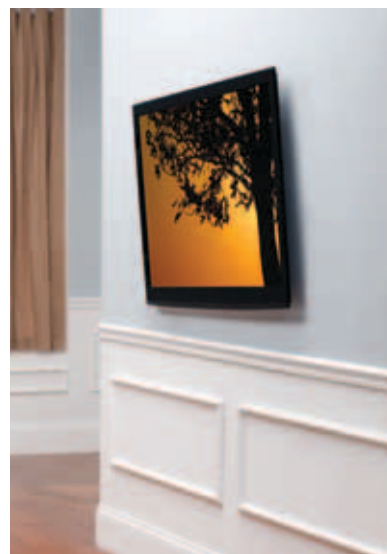

Problem: TV does not appear level with its surroundings.