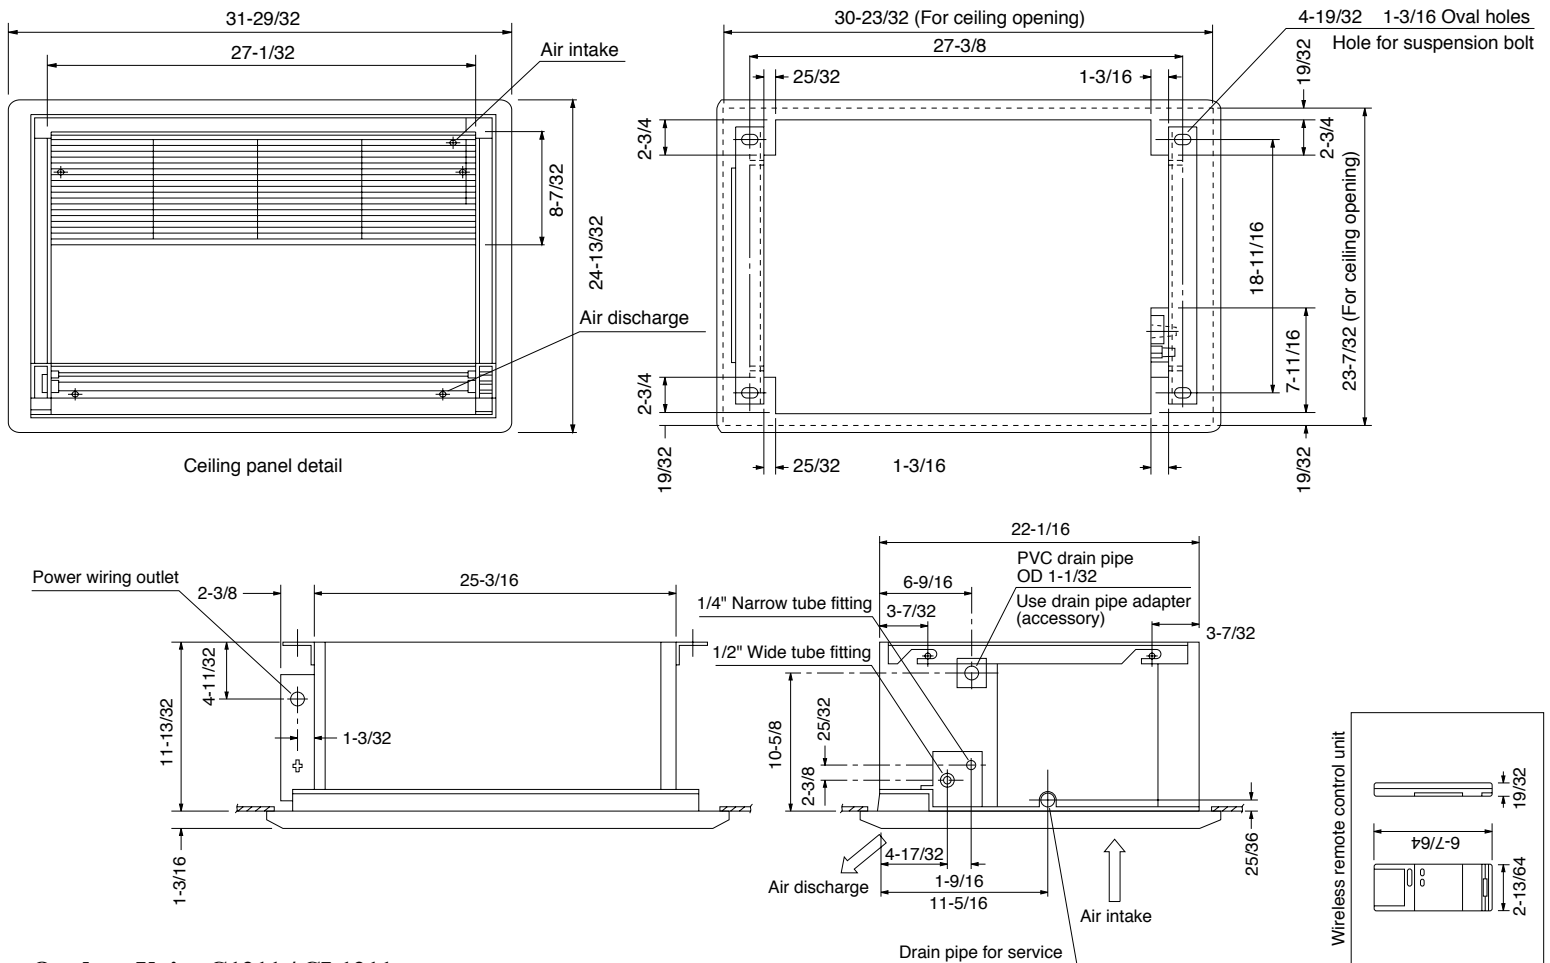

# DIMENSIONAL DATA

## Indoor Unit: RS1211