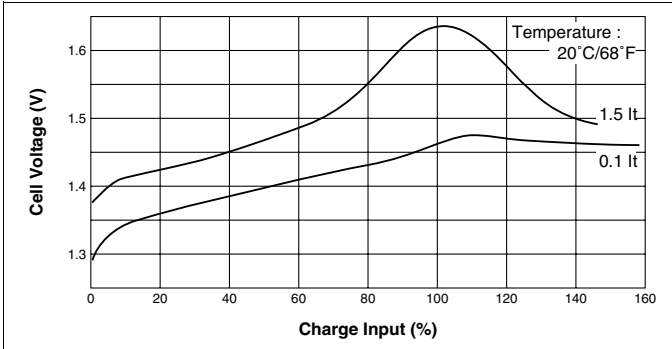

Nominal Capacity		1200mAh	
Nominal Voltage		1.2V	
Charging Current	Standard	120mA	
	Fast	1800mA	
Charging Time	Standard	14 to 16Hrs.	
	Fast	about 1Hr.	
Ambient Temperature	Charge	Standard	0°C to +45°C [+32°F to 113°F]
		Fast	0°C to +45°C [+32°F to 113°F]
	Discharge	-20°C to +60°C [-4°F to 140°F]	
	Storage	-30°C to +50°C [-22°F to 122°F]	
Internal Impedance (Av.) (at 50% discharge)		12.0mΩ (at 1000Hz)	
Weight		29g/1.02oz	
Dimensions(D)×(H) (with tube)		17.0⁰_{-0.5} × 43.0⁰_{-1.2} mm	
		0.67⁰_{-0.02} × 1.69⁰_{-0.05} inch	

Typical Characteristics

Charge

Discharge (at high rate)

Charge

Discharge (at high rate)

Discharge (at low rate)

Temperature (Charge & Discharge)