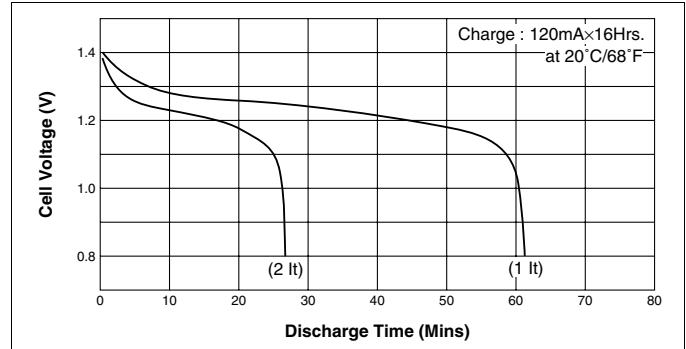

Discharge (at high rate)