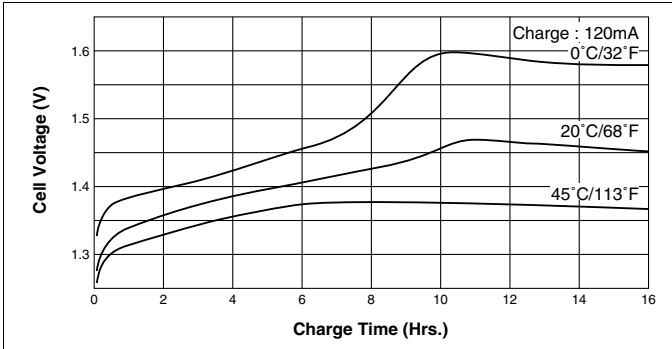

Typical Characteristics

Charge